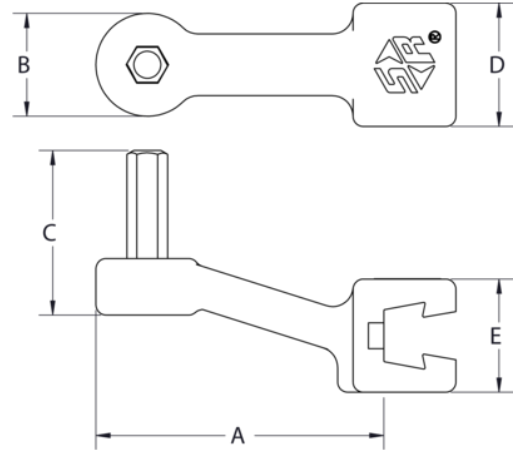

819695

Hex Drive Interchangeable Head For Torque Wrench 5/16"

PRODUCT DETAILS

- 1 7/16" Common Centerline / 36.5 mm Common Centerline

PRODUCT ATTRIBUTES

Product	MODEL			A	B	C	D	E
819695	HD 5/16	850 lbf·in	5/16 in	1.8 in	0.8 in	1.0 in	0.8 in	0.8 in