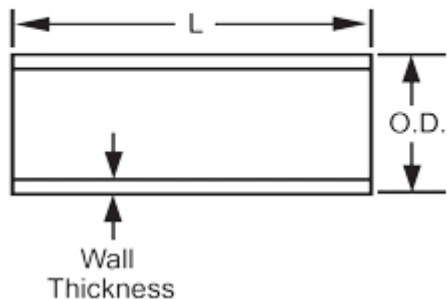

Part No: PD-800-140-10

Pipe

Schedule 80 PVC & CPVC Pipe

Desc: 14 PVC SCH80 PIPE 10 FT

MSRP: 74

Part Code: 944

Weight(lbs): 19.817

Weight(kg): 8.989

Weight(gm): 8989

Size: 14"

Color: GRAY

Material: PVC

Pipe Type 10 Foot Length

L = 10

AVG.O. = 14
D.

Minimum = .750
m Wall

Typical Pipe Dimension Reference

The information printed here is based on current information & product design at the time of publication and is subject to change without notification. Spears® ongoing commitment to product improvement may result in some variation. No representation, guarantees or warranties of any kind are as to its accuracy, suitability for particular application or results to be obtained therefrom. For verification of technical data or additional information, please contact Spears® Technical Service Department :: WEST COAST : (818) 364-1611 - EAST COAST : (717) 938-9006