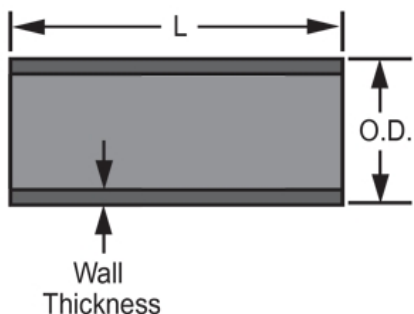

Part No: PD-800-140-10

Pipe

Schedule 80 PVC & CPVC Pipe

Desc: 14 PVC SCH80 PIPE 10 FT

MSRP: 74

Part Code: 944

Weight(lbs): 19.817

Weight(kg): 8.989

Weight(gm): 8989

Size: 14"

Color: GRAY

Material: PVC

Pipe Type 10 Foot Length

L = 10

AVG.O. = 14
D.

Minimum = .750
m Wall