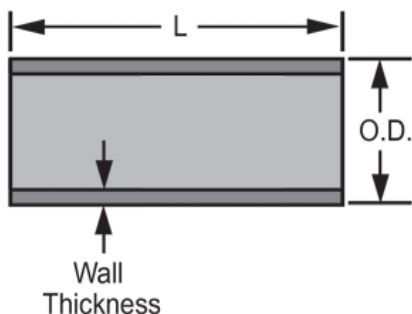

Part No: PD-800-100C-10

Pipe

Schedule 80 PVC & CPVC Pipe

Desc: 10 CPVC SCH80 PIPE 10 FT

MSRP: 286.52

Part Code: 745

Weight(lbs): 13.029

Weight(kg): 5.91

Weight(gm): 5910

Size: 10"

Color: GRAY

Material: CPVC

Pipe Type 10 Foot Length

L = 10

AVG.O.D. = 10.750

Minimum = .593
m Wall