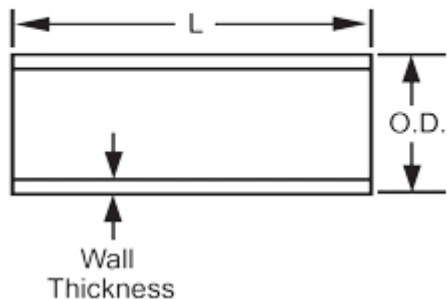

Part No: PD-800-100C-10

Pipe

Schedule 80 PVC & CPVC Pipe

Desc: 10 CPVC SCH80 PIPE 10 FT

MSRP: 286.52

Part Code: 745

Weight(lbs): 13.029

Weight(kg): 5.91

Weight(gm): 5910

Size: 10"

Color: GRAY

Material: CPVC

Pipe Type 10 Foot Length

L = 10

AVG.O.D. = 10.750

Minimum = .593
m Wall

Typical Pipe Dimension Reference

The information printed here is based on current information & product design at the time of publication and is subject to change without notification. Spears® ongoing commitment to product improvement may result in some variation. No representation, guarantees or warranties of any kind are as to its accuracy, suitability for particular application or results to be obtained therefrom. For verification of technical data or additional information, please contact Spears® Technical Service Department :: WEST COAST : (818) 364-1611 - EAST COAST : (717) 938-9006