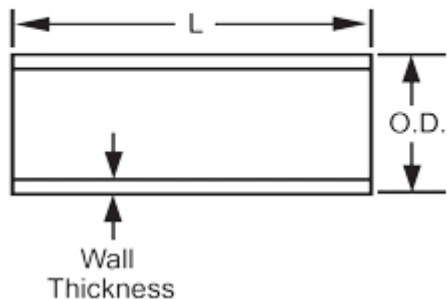

Part No: PD-800-100-10

Pipe

Schedule 80 PVC & CPVC Pipe

Desc: 10 PVC SCH80 PIPE 10 FT

MSRP: 108.56

Part Code: 744

Weight(lbs): 12.357

Weight(kg): 5.605

Weight(gm): 5605

Size: 10"

Color: GRAY

Material: PVC

Pipe Type 10 Foot Length

L = 10

AVG.O.D. = 10.750

Minimum Wall = .593

Typical Pipe Dimension Reference

The information printed here is based on current information & product design at the time of publication and is subject to change without notification. Spears® ongoing commitment to product improvement may result in some variation. No representation, guarantees or warranties of any kind are as to its accuracy, suitability for particular application or results to be obtained therefrom. For verification of technical data or additional information, please contact Spears® Technical Service Department :: WEST COAST : (818) 364-1611 - EAST COAST : (717) 938-9006