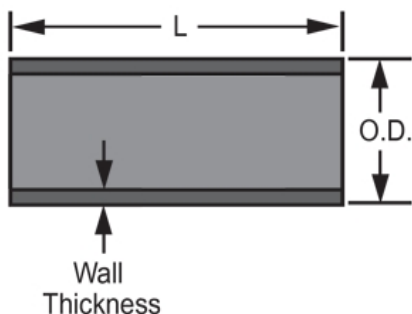

Part No: PD-800-100-10

Pipe

Schedule 80 PVC & CPVC Pipe

Desc: 10 PVC SCH80 PIPE 10 FT

MSRP: 108.56

Part Code: 744

Weight(lbs): 12.357

Weight(kg): 5.605

Weight(gm): 5605

Size: 10"

Color: GRAY

Material: PVC

Pipe Type 10 Foot Length

L = 10

AVG.O.D. = 10.750

Minimum Wall = .593