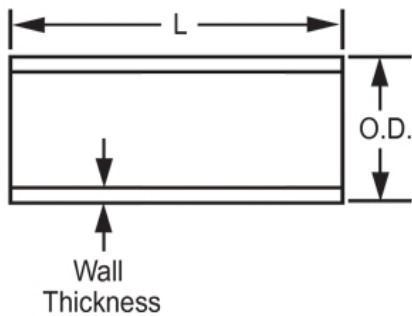

Spears® Technical Information

07-Sep-21 05:59:39 AM

Part No: PD-800-020L-10

Pipe

Schedule 80 PVC & CPVC Pipe

Desc: 2 PVC CLEAR SCH80 PIPE 10 FT LGTH

MSRP: 19.26

Part Code: 742

Weight(lbs): 0.985

Weight(kg): 0.447

Weight(gm): 447

Size: 2

Color: CLEAR

Material: PVC Clear

Pipe Type 10 Foot Length

L = 10

AVG.O.D. = 2.375
D.

Minimum = .218
m Wall

Typical Pipe Dimension Reference

The information printed here is based on current information & product design at the time of publication and is subject to change without notification. Spears® ongoing commitment to product improvement may result in some variation. No representation, guarantees or warranties of any kind are as to its accuracy, suitability for particular application or results to be obtained therefrom. For verification of technical data or additional information, please contact Spears® Technical Service Department :: WEST COAST : (818) 364-1611 - EAST COAST : (717) 938-9006