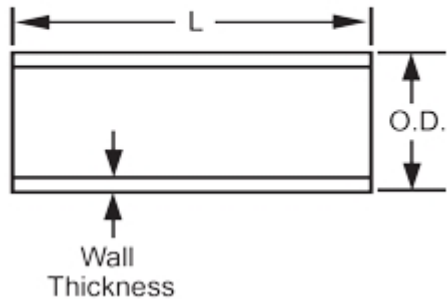

Spears® Technical Information

07-Sep-21 05:59:39 AM

Part No: PD-800-020L-10

Pipe

Schedule 80 PVC & CPVC Pipe

Desc: 2 PVC CLEAR SCH80 PIPE 10 FT LGTH

MSRP: 19.26

Part Code: 742

Weight(lbs): 0.985

Weight(kg): 0.447

Weight(gm): 447

Size: 2

Color: CLEAR

Material: PVC Clear

Pipe Type 10 Foot Length

L = 10

AVG.O.D. = 2.375
D.

Minimum = .218
m Wall

Typical Pipe Dimension Reference

The information printed here is based on current information & product design at the time of publication and is subject to change without notification. Spears® ongoing commitment to product improvement may result in some variation. No representation, guarantees or warranties of any kind are as to its accuracy, suitability for particular application or results to be obtained therefrom. For verification of technical data or additional information, please contact Spears® Technical Service Department :: WEST COAST : (818) 364-1611 - EAST COAST : (717) 938-9006