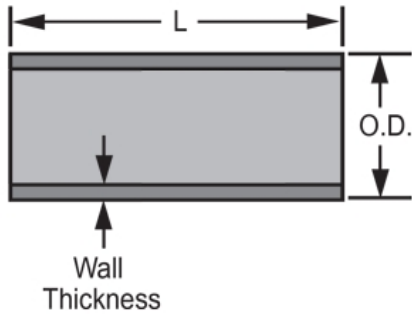

Part No: PD-800-015C-10

Pipe

Schedule 80 PVC & CPVC Pipe

Desc: 1-1/2 CPVC SCH80 PIPE 10 FT

MSRP: 11.81

Part Code: 745

Weight(lbs): 0.752

Weight(kg): 0.341

Weight(gm): 341

Size: 1-1/2"

Color: GRAY

Material: CPVC

Pipe Type 10 Foot Length

L = 10

AVG.O.D. = 1.900

Minimum Wall = .200