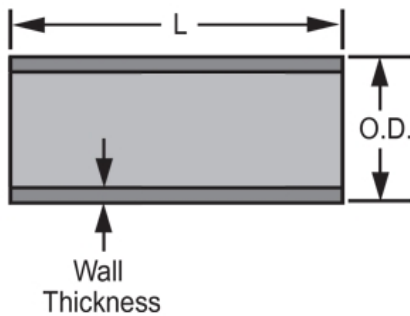

Part No: PD-800-003C-10

Pipe

Schedule 80 PVC & CPVC Pipe

Desc: 3/8 CPVC SCH80 PIPE 10 FT

MSRP: 11.18

Part Code: 745

Weight(lbs): 0.163

Weight(kg): 0.074

Weight(gm): 74

Size: 3/8"

Color: GRAY

Material: CPVC

Pipe Type 10 Foot Length

L = 10

AVG.O.D. = .675

Minimum Wall = .126