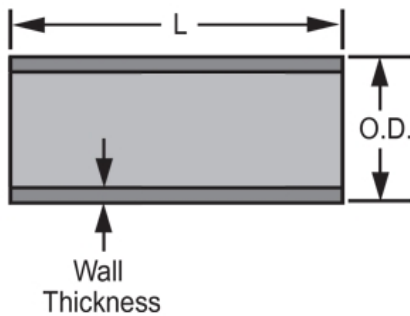

Part No: PD-800-001C-10

Pipe

Schedule 80 PVC & CPVC Pipe

Desc: 1/8 CPVC SCH80 PIPE 10 FT

MSRP: 7.11

Part Code: 745

Weight(lbs): 0.104

Weight(kg): 0.047

Weight(gm): 47

Size: 1/8"

Color: GRAY

Material: CPVC

Pipe Type 10 Foot Length

L = 10

AVG.O.D. = .405

Minimum = .095
m Wall