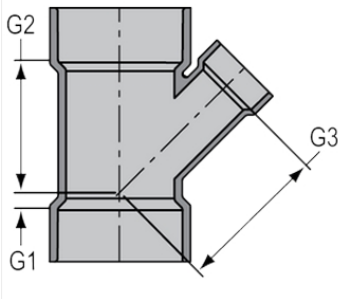

Weight(gm): 3859

Size: 8 X 8 X 4

Color: GRAY

Material: CPVC

Type Reducing 45° Wye

Connection All Hub

G1 = 3/8

G2 = 7-5/8

G3 = 8-5/8

Injection Molded Dimension References:

G = (LAYING LENGTH) intersection of center lines to bottom of socket/thread; 90° elbows, tees, crosses; ± 1/32 inch.

H = Intersection of center lines to face of fitting; 90° elbows tees, crosses; ± 1/32 inch.

J = Intersection of center lines to bottom of socket/thread; 45° elbows; ± 1/32 inch

L = Overall length of fittings; ± 1/16 inch.

M = Outside diameter of socket/thread hub; ± 1/16 inch.

N = Socket bottom to socket bottom; couplings; ± 1/16 inch.

W = Height of cap; ± 1/16 inch

Typical Molded Dimension References

The information printed here is based on current information & product design at the time of publication and is subject to change without notification. Spears® ongoing commitment to product improvement may result in some variation. No representation, guarantees or warranties of any kind are as to its accuracy, suitability for particular application or results to be obtained therefrom. For verification of technical data or additional information, please contact Spears® Technical Service Department :: WEST COAST : (818) 364-1611 - EAST COAST : (717) 938-9006