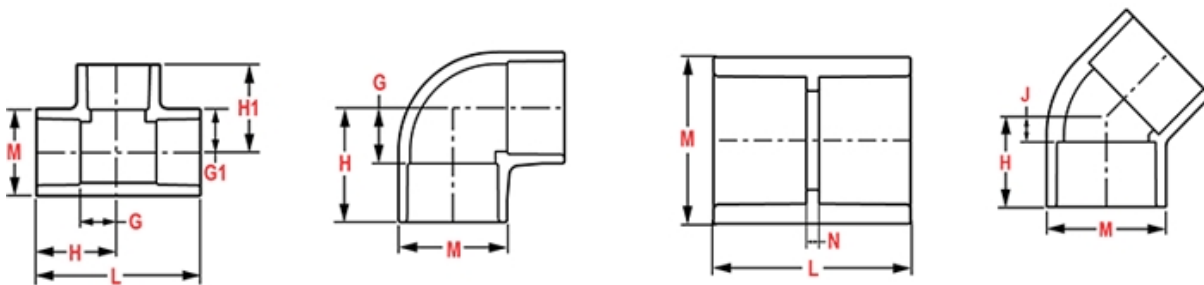

G3 = 8-5/8

Injection Molded Dimension References:

G = (LAYING LENGTH) intersection of center lines to bottom of socket/thread; 90° elbows, tees, crosses; ± 1/32 inch.

H = Intersection of center lines to face of fitting; 90° elbows tees, crosses; ± 1/32 inch.

J = Intersection of center lines to bottom of socket/thread; 45° elbows; ± 1/32 inch

L = Overall length of fittings; ± 1/16 inch.

M = Outside diameter of socket/thread hub; ± 1/16 inch.

N = Socket bottom to socket bottom; couplings; ± 1/16 inch.

W = Height of cap; ± 1/16 inch

Typical Molded Dimension References

The information printed here is based on current information & product design at the time of publication and is subject to change without notification. Spears® ongoing commitment to product improvement may result in some variation. No representation, guarantees or warranties of any kind are as to its accuracy, suitability for particular application or results to be obtained therefrom. For verification of technical data or additional information, please contact Spears® Technical Service Department :: WEST COAST : (818) 364-1611 - EAST COAST : (717) 938-9006