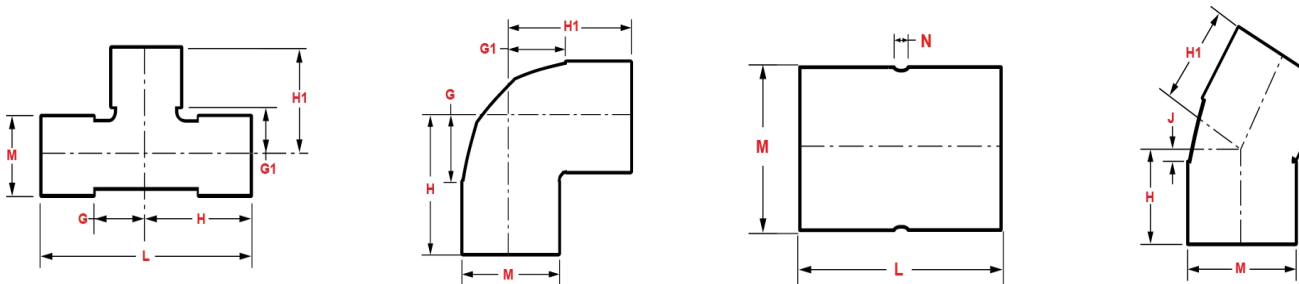

Typical Fabricated Dimension References

The information printed here is based on current information & product design at the time of publication and is subject to change without notification. Spears® ongoing commitment to product improvement may result in some variation. No representation, guarantees or warranties of any kind are as to its accuracy, suitability for particular application or results to be obtained therefrom. For verification of technical data or additional information, please contact Spears® Technical Service Department :: WEST COAST : (818) 364-1611 - EAST COAST : (717) 938-9006