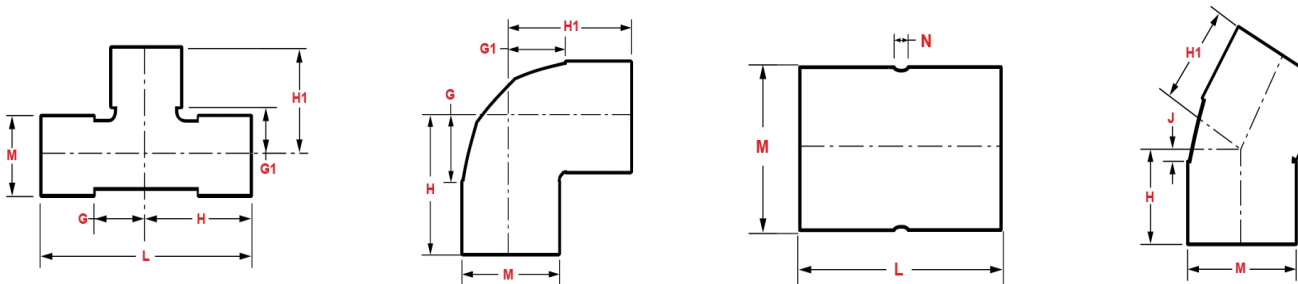

Typical Fabricated Dimension References

The information printed here is based on current information & product design at the time of publication and is subject to change without notification. Spears® ongoing commitment to product improvement may result in some variation. No representation, guarantees or warranties of any kind are as to its accuracy, suitability for particular application or results to be obtained therefrom. For verification of technical data or additional information, please contact Spears® Technical Service Department :: WEST COAST : (818) 364-1611 - EAST COAST : (717) 938-9006