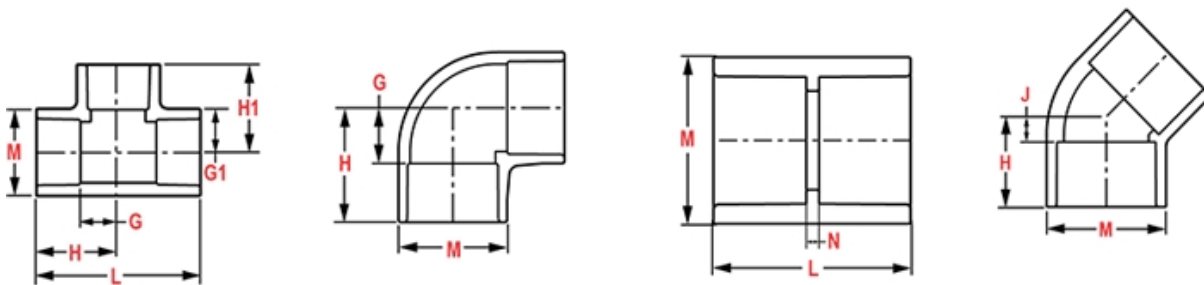

G = (LAYING LENGTH) intersection of center lines to bottom of socket/thread; 90° elbows, tees, crosses; ± 1/32 inch.

H = Intersection of center lines to face of fitting; 90° elbows tees, crosses; ± 1/32 inch.

J = Intersection of center lines to bottom of socket/thread; 45° elbows; ± 1/32 inch

L = Overall length of fittings; ± 1/16 inch.

M = Outside diameter of socket/thread hub; ± 1/16 inch.

N = Socket bottom to socket bottom; couplings; ± 1/16 inch.

W = Height of cap; ± 1/16 inch

Typical Molded Dimension References

The information printed here is based on current information & product design at the time of publication and is subject to change without notification. Spears® ongoing commitment to product improvement may result in some variation. No representation, guarantees or warranties of any kind are as to its accuracy, suitability for particular application or results to be obtained therefrom. For verification of technical data or additional information, please contact Spears® Technical Service Department :: WEST COAST : (818) 364-1611 - EAST COAST : (717) 938-9006