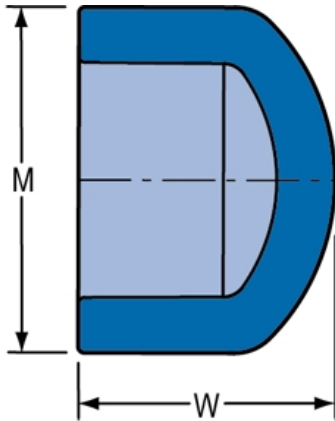

Weight(gm): 382

Size: 3"

Color: BLUE

Material: PVC LE

Connection Socket
Type Cap

M = 4- 5/32

W = 3- 1/32

Injection Molded Dimension References:

G = (LAYING LENGTH) intersection of center lines to bottom of socket/thread; 90° elbows, tees, crosses; ± 1/32 inch.

H = Intersection of center lines to face of fitting; 90° elbows tees, crosses; ± 1/32 inch.

J = Intersection of center lines to bottom of socket/thread; 45° elbows; ± 1/32 inch

L = Overall length of fittings; ± 1/16 inch.

M = Outside diameter of socket/thread hub; ± 1/16 inch.

N = Socket bottom to socket bottom; couplings; ± 1/16 inch.

W = Height of cap; ± 1/16 inch

Typical Molded Dimension References

The information printed here is based on current information & product design at the time of publication and is subject to change without notification. Spears® ongoing commitment to product improvement may result in some variation. No representation, guarantees or warranties of any kind are as to its accuracy, suitability for particular application or results to be obtained therefrom. For verification of technical data or additional information, please contact Spears® Technical Service Department :: WEST COAST : (818) 364-1611 - EAST COAST : (717) 938-9006