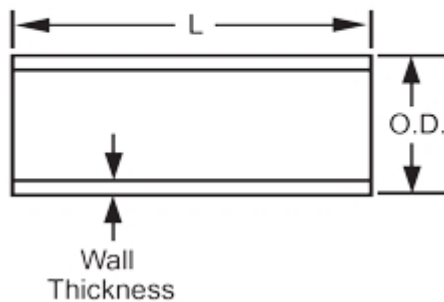

C = 8- 9/16

F = 7- 1/8

No of Bolts = 8

Bolt Circle Dia. = 9- 7/16

Bolt Size = 3/4

Typical Pipe Dimension Reference

The information printed here is based on current information & product design at the time of publication and is subject to change without notification. Spears® ongoing commitment to product improvement may result in some variation. No representation, guarantees or warranties of any kind are as to its accuracy, suitability for particular application or results to be obtained therefrom. For verification of technical data or additional information, please contact Spears® Technical Service Department :: WEST COAST : (818) 364-1611 - EAST COAST : (717) 938-9006