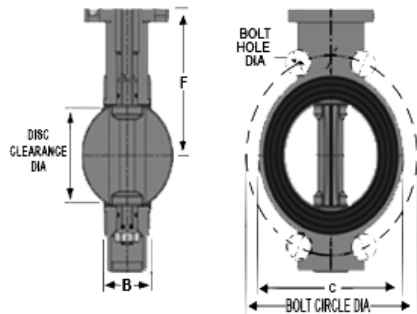

Part No: 751301-060

Valves

Butterfly Valve

Desc: 6 PVC WAFER BUTTERFLY VALVE BUNA L/HNDLE

MSRP: 844.48

Part Code: 250

Weight(lbs): 7.341

Weight(kg): 3.33

Weight(gm): 3330

Size: 6

Color: GRAY

Material: PVC

Design Wafer

Handle Valve Only

O-Ring Buna-N

B = 2- 3/16

C = 8- 9/16

F = 7- 1/8

No of Bolts = 8

Bolt Circle Dia. = 9- 7/16

Bolt Size = 3/4

Typical Pipe Dimension Reference

The information printed here is based on current information & product design at the time of publication and is subject to change without notification. Spears® ongoing commitment to product improvement may result in some variation. No representation, guarantees or warranties of any kind are as to its accuracy, suitability for particular application or results to be obtained therefrom. For verification of technical data or additional information, please contact Spears® Technical Service Department :: WEST COAST : (818) 364-1611 - EAST COAST : (717) 938-9006