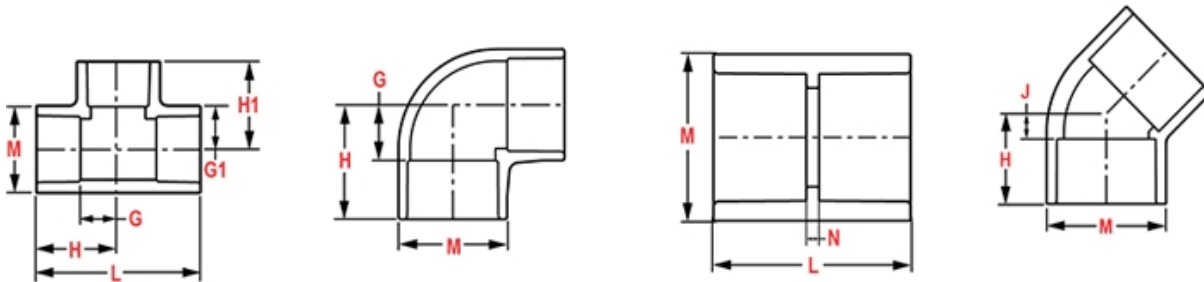

Typical Molded Dimension References

The information printed here is based on current information & product design at the time of publication and is subject to change without notification. Spears® ongoing commitment to product improvement may result in some variation. No representation, guarantees or warranties of any kind are as to its accuracy, suitability for particular application or results to be obtained therefrom. For verification of technical data or additional information, please contact Spears® Technical Service Department :: WEST COAST : (818) 364-1611 - EAST COAST : (717) 938-9006