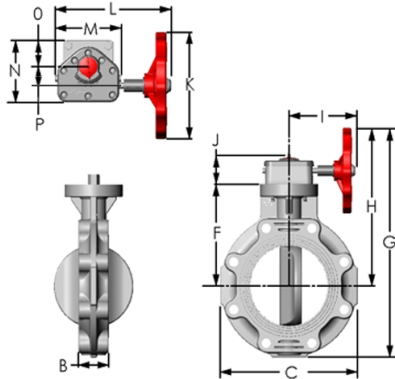

**Part No:** 721321L-060

**Valves**

**Butterfly Valve**

**Desc:** 6 PVC TL BFV BUNA W/GEAR OP SS/LUG

**MSRP:** 3994.76

**Part Code:** 250

**Weight(lbs):** 20.474

**Weight(kg):** 9.287

**Weight(gm):** 9287

**Size:** 6"

**Color:** GRAY

**Material:** PVC

**Design** True Lug (SS)  
**Handle** Gear Operator  
**O-Ring** Buna-N

**B** = 3-13/32

**Bolt Circle Dia.** = 9- 1/2

**Bolt Size** = 5/8

**O** = 2

**P** = 2-11/16

**No of Bolts** = 8

**I** = 6-5/8

**J** = 2-3/4

**K** = 8

**L** = 9-1/4

**M** = 4-7/8

## Injection Molded Dimension References:

**G** = (LAYING LENGTH) intersection of center lines to bottom of socket/thread; 90° elbows, tees, crosses; ± 1/32 inch.

**H** = Intersection of center lines to face of fitting; 90° elbows tees, crosses; ± 1/32 inch.