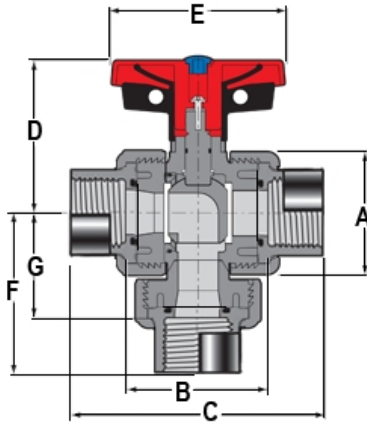

Part No: 7131L3-012SR

Valves

3-Way Full Port Ball Valve

Desc: 1-1/4 PVC TU IND 3WFP VRT L3 SRFPT FKM

MSRP: 530.21

Part Code: 615

Weight(lbs): 2.798

Weight(kg): 1.269

Weight(gm): 1269

Size: 1-1/4

Color: GRAY

Material: PVC

A = 3-9/16

B = 5-5/8

C = 7-5/8

D = 3-3/4

E = 3-7/8

F = 3-3/4

G = 2-13/16

**Injection Molded Dimension References:**

G = (LAYING LENGTH) intersection of center lines to bottom of socket/thread; 90° elbows, tees, crosses; ± 1/32 inch.

H = Intersection of center lines to face of fitting; 90° elbows tees, crosses; ± 1/32 inch.

J = Intersection of center lines to bottom of socket/thread; 45° elbows; ± 1/32 inch

L = Overall length of fittings; ± 1/16 inch.

M = Outside diameter of socket/thread hub; ± 1/16 inch.

N = Socket bottom to socket bottom; couplings; ± 1/16 inch.