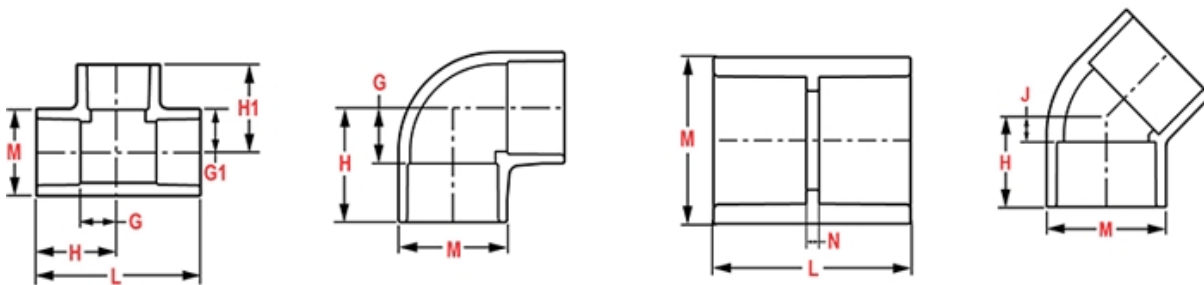

E = 3-7/8

F = 3-3/4

G = 2-13/16

**Injection Molded Dimension References:**

G = (LAYING LENGTH) intersection of center lines to bottom of socket/thread; 90° elbows, tees, crosses; ± 1/32 inch.

H = Intersection of center lines to face of fitting; 90° elbows tees, crosses; ± 1/32 inch.

J = Intersection of center lines to bottom of socket/thread; 45° elbows; ± 1/32 inch

L = Overall length of fittings; ± 1/16 inch.

M = Outside diameter of socket/thread hub; ± 1/16 inch.

N = Socket bottom to socket bottom; couplings; ± 1/16 inch.

W = Height of cap; ± 1/16 inch

**Typical Molded Dimension References**

The information printed here is based on current information & product design at the time of publication and is subject to change without notification. Spears® ongoing commitment to product improvement may result in some variation. No representation, guarantees or warranties of any kind are as to its accuracy, suitability for particular application or results to be obtained therefrom. For verification of technical data or additional information, please contact Spears® Technical Service Department :: WEST COAST : (818) 364-1611 - EAST COAST : (717) 938-9006