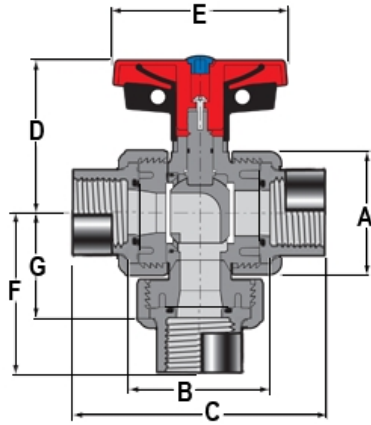

Part No: 7131L1-020CSR

Valves

3-Way Full Port Ball Valve

Desc: 2 CPVC TU IND 3WFP VRT L1 SRFPT FKM

MSRP: 785.19

Part Code: 617

Weight(lbs): 5.82

Weight(kg): 2.64

Weight(gm): 2640

Size: 2

Color: GRAY

Material: CPVC

E = 5-1/8

F = 4-5/8

G = 3-5/8

A = 4-5/8

B = 7-1/4

C = 9-1/4

D = 4-9/16

Injection Molded Dimension References:

G = (LAYING LENGTH) intersection of center lines to bottom of socket/thread; 90° elbows, tees, crosses; ± 1/32 inch.

H = Intersection of center lines to face of fitting; 90° elbows tees, crosses; ± 1/32 inch.

J = Intersection of center lines to bottom of socket/thread; 45° elbows; ± 1/32 inch

L = Overall length of fittings; ± 1/16 inch.

M = Outside diameter of socket/thread hub; ± 1/16 inch.

N = Socket bottom to socket bottom; couplings; ± 1/16 inch.