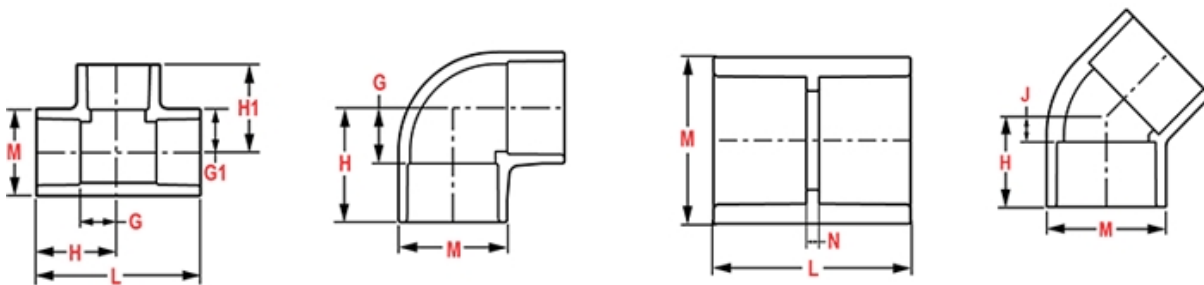

B = 7-1/4

C = 9-1/4

D = 4-9/16

Injection Molded Dimension References:

G = (LAYING LENGTH) intersection of center lines to bottom of socket/thread; 90° elbows, tees, crosses; ± 1/32 inch.

H = Intersection of center lines to face of fitting; 90° elbows tees, crosses; ± 1/32 inch.

J = Intersection of center lines to bottom of socket/thread; 45° elbows; ± 1/32 inch

L = Overall length of fittings; ± 1/16 inch.

M = Outside diameter of socket/thread hub; ± 1/16 inch.

N = Socket bottom to socket bottom; couplings; ± 1/16 inch.

W = Height of cap; ± 1/16 inch

Typical Molded Dimension References

The information printed here is based on current information & product design at the time of publication and is subject to change without notification. Spears® ongoing commitment to product improvement may result in some variation. No representation, guarantees or warranties of any kind are as to its accuracy, suitability for particular application or results to be obtained therefrom. For verification of technical data or additional information, please contact Spears® Technical Service Department :: WEST COAST : (818) 364-1611 - EAST COAST : (717) 938-9006