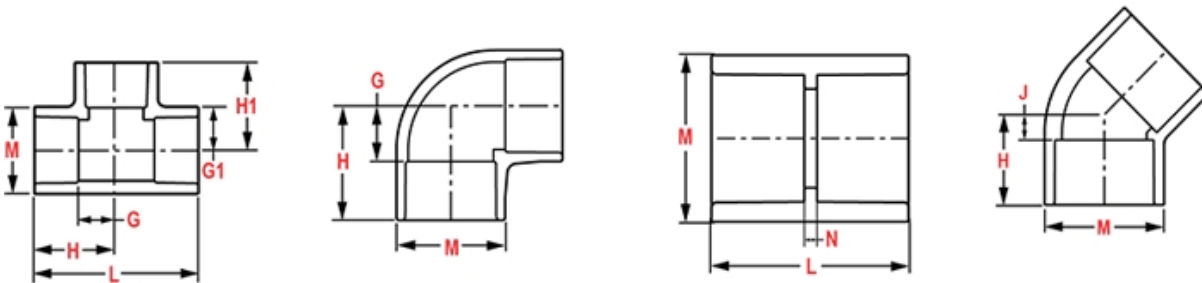

F = 3-3/4

G = 2-13/16

A = 3-9/16

Injection Molded Dimension References:

G = (LAYING LENGTH) intersection of center lines to bottom of socket/thread; 90° elbows, tees, crosses; ± 1/32 inch.

H = Intersection of center lines to face of fitting; 90° elbows tees, crosses; ± 1/32 inch.

J = Intersection of center lines to bottom of socket/thread; 45° elbows; ± 1/32 inch

L = Overall length of fittings; ± 1/16 inch.

M = Outside diameter of socket/thread hub; ± 1/16 inch.

N = Socket bottom to socket bottom; couplings; ± 1/16 inch.

W = Height of cap; ± 1/16 inch

Typical Molded Dimension References

The information printed here is based on current information & product design at the time of publication and is subject to change without notification. Spears® ongoing commitment to product improvement may result in some variation. No representation, guarantees or warranties of any kind are as to its accuracy, suitability for particular application or results to be obtained therefrom. For verification of technical data or additional information, please contact Spears® Technical Service Department :: WEST COAST : (818) 364-1611 - EAST COAST : (717) 938-9006