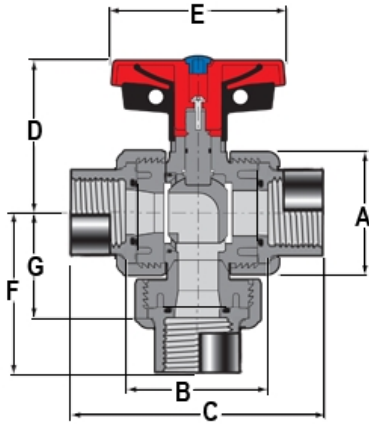

Part No: 7131L1-012CSR

Valves

3-Way Full Port Ball Valve

Desc: 1-1/4 CPVC TU IND 3WFP VRT L1 SRFPT FKM

MSRP: 556.82

Part Code: 617

Weight(lbs): 2.908

Weight(kg): 1.319

Weight(gm): 1319

Size: 1-1/4

Color: GRAY

Material: CPVC

B = 5-5/8

C = 7-5/8

D = 3-3/4

E = 3-7/8

F = 3-3/4

G = 2-13/16

A = 3-9/16

Injection Molded Dimension References:

G = (LAYING LENGTH) intersection of center lines to bottom of socket/thread; 90° elbows, tees, crosses; ± 1/32 inch.

H = Intersection of center lines to face of fitting; 90° elbows tees, crosses; ± 1/32 inch.

J = Intersection of center lines to bottom of socket/thread; 45° elbows; ± 1/32 inch

L = Overall length of fittings; ± 1/16 inch.

M = Outside diameter of socket/thread hub; ± 1/16 inch.

N = Socket bottom to socket bottom; couplings; ± 1/16 inch.