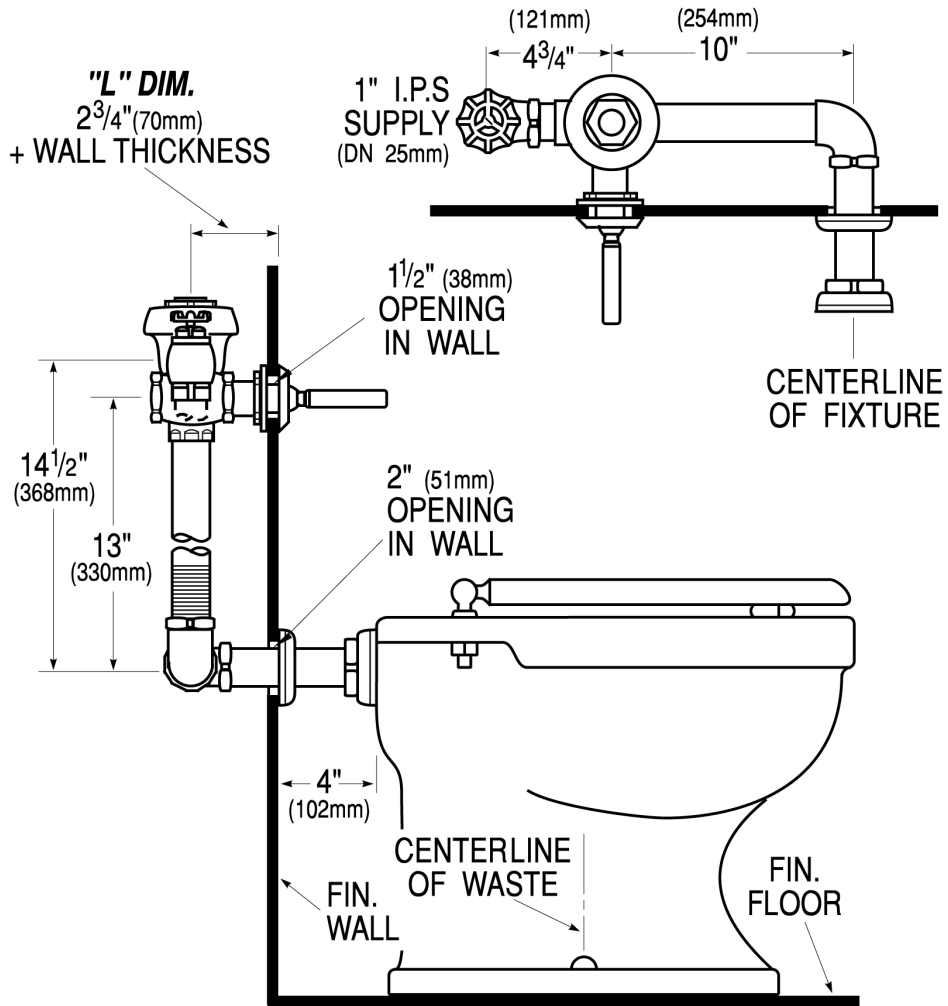

ROUGH-IN

Sloan 10500 Seymour Ave, Franklin Park, IL 60131
Phone: 800.982.5839 • Fax: 800.447.8329 • sloan.com