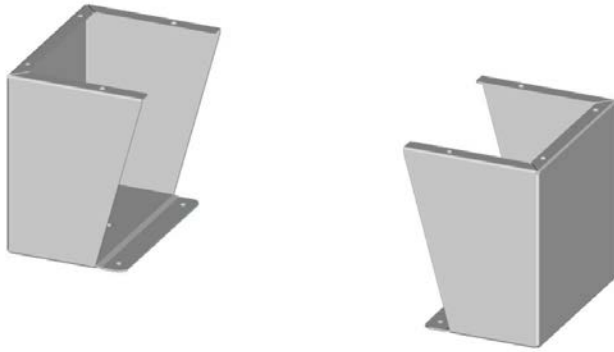

Note: Dimensions in inches [millimeters].

White Floor Stands				
Part Number	Price	For Use With	Stand Height	Drawing Link
SCE-FK1214-05	\$236.00	14in deep	12.00 [305]	PDF
SCE-FK1216-05	\$238.00	16in deep	12.00 [305]	PDF

Note: Dimensions in inches [millimeters].

Enclosure Accessories

Your Enclosure Source®

Floor Stands

- Can be installed on most wall-mounted enclosures with a width of 20in or more
- Can also be installed on SCE free-standing enclosures
- Kits include two stands
- Made of stainless steel Type 304 with #4 brushed finish or stainless steel Type 316/316L with #4 brushed finish

SCE-FK1208SS

Shipping Schedule	
Same day	1 - 15 days

Color indicates shipping lead time in business days.

304 Stainless Steel Floor Stand						
304 Stainless Steel	Price	304 Stainless Steel	Price	For Use With	Stand Height	Drawing Link
SCE-FK1208SS	\$505.00	—	—	8in deep	12.00 [305]	PDF
SCE-FK1210SS	\$544.00	—	—	10in deep	12.00 [305]	PDF
SCE-FK2410SS	\$772.00	—	—	10in deep	24.00 [610]	PDF
SCE-FK1212SS	\$581.00	SCE-FK1212SS6	\$697.00	12in deep	12.00 [305]	PDF
SCE-FK1512SS	\$713.00	SCE-FK1512SS6	\$855.00	12in deep	15.00 [381]	PDF
SCE-FK1812SS	\$745.00	—	—	12in deep	18.00 [457]	PDF
SCE-FK2412SS	\$808.00	SCE-FK2412SS6	\$970.00	12in deep	24.00 [610]	PDF
SCE-FK0616SS	\$555.00	—	—	16in deep	6.00 [152]	PDF
SCE-FK1216SS	\$660.00	SCE-FK1216SS6	\$792.00	16in deep	12.00 [305]	PDF
SCE-FK2416SS	\$941.00	—	—	16in deep	24.00 [610]	PDF
SCE-FK0618SS	\$588.00	—	—	18in deep	6.00 [152]	PDF
SCE-FK1218SS	\$696.00	SCE-FK1218SS6	\$835.00	18in deep	12.00 [305]	PDF
SCE-FK1518SS	\$777.00	SCE-FK1518SS6	\$932.00	18in deep	15.00 [381]	PDF
SCE-FK1818SS	\$798.00	SCE-FK1818SS6	\$957.00	18in deep	18.00 [457]	PDF
SCE-FK1220SS	\$685.00	—	—	20in deep	12.00 [305]	PDF
SCE-FK0624SS	\$683.00	—	—	24in deep	6.00 [152]	PDF
SCE-FK1224SS	\$734.00	SCE-FK1224SS6	\$881.00	24in deep	12.00 [305]	PDF
SCE-FK1524SS	\$822.00	SCE-FK1524SS6	\$986.00	24in deep	15.00 [381]	PDF