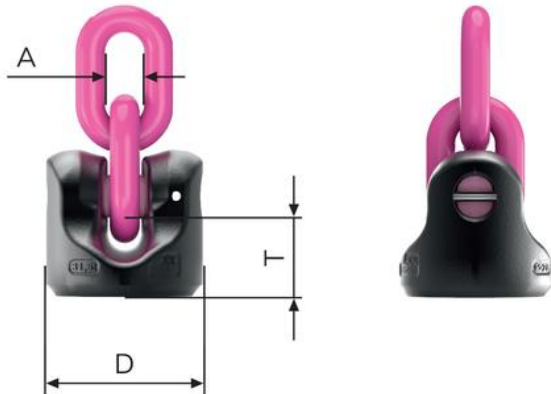

WPPH-KA-28-31,5t

Artikel-Nr: 7903438

The weldable generation of lifting points for the direct connection of the 28 mm VIP - chain. Version WPPH-KA

Welding should be carried out only by qualified persons acc. to ISO 9606-1. Other important RUD specific information and specialities to our RUD lifting points can be found in the specific user instruction.

WPPH-KA-28-31,5t

Artikel-Nr: 7903438

| | | |
|--------------------|----------|-----------|
| weight | 12.10 kg | 26.68 lbs |
| Nominal WLL | 31500 kg | 69440 lbs |
| T | 81 mm | 3-3/16" |
| A | 28 mm | 1-1/8" |
| D | 148 mm | 5-13/16" |