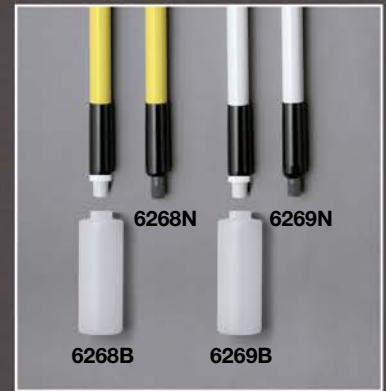

Handles

Extension handles from Remco make easy work of difficult-to-reach cleaning tasks. These handles can be paired with Vikan and Remco tools.

	Parent Number	Product Name	Length	Width	Height	Materials
	Available Colors	Deflection Temp	Weight	Max Temp	Brand	Additional Details
	6268	16' Extension Handle	98.75" - 185.5"	1.26"	1.26"	Fiberglass/Aluminum
	Yellow/White/Black	203°F	2.77 lbs.	392°F	Remco	
	6268B	16' Extension Handle w/ Bottle	99" - 186"	1.26"	1.26"	Fiberglass/Aluminum
	Yellow/White/Black	203°F	2.83 lbs.	392°F	Remco	
	6268N	16' Extension Handle w/ Drain	100" - 187"	1.26"	1.26"	Fiberglass/Aluminum
	Yellow/White/Black	203°F	2.83 lbs.	392°F	Remco	
	6269	16' Fiberglass Extension Handle	102.25" - 192"	1.26"	1.26"	Fiberglass
	White/Black	160°F	3.34 lbs.	392°F	Remco	
	6269B	16' Fiberglass Extension Handle w/ Bottle	102.625" - 192.5"	1.26"	1.26"	Fiberglass
	White/Black	160°F	4.39 lbs.	392°F	Remco	
	6269N	16' Fiberglass Extension Handle w/ Drain	103.5" - 193.5"	1.26"	1.26"	Fiberglass
	White/Black	160°F	4.39 lbs.	392°F	Remco	