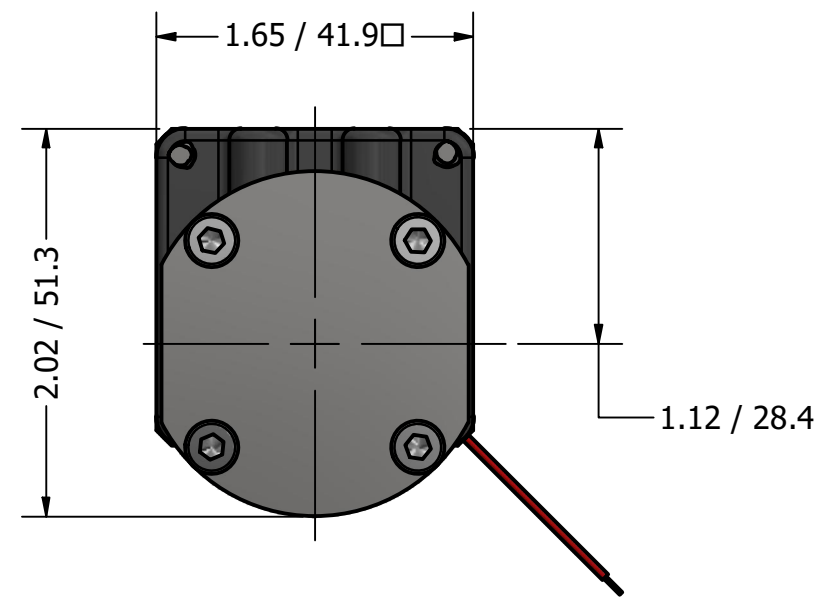

**MICRO GEAR PUMP
60 WATT MOTOR
G1/8 (BSPP) PORTS**

10mm SPUR GEAR PUMP WITH 24V/20W 30W 40W 60W BRUSHED DC MOTOR