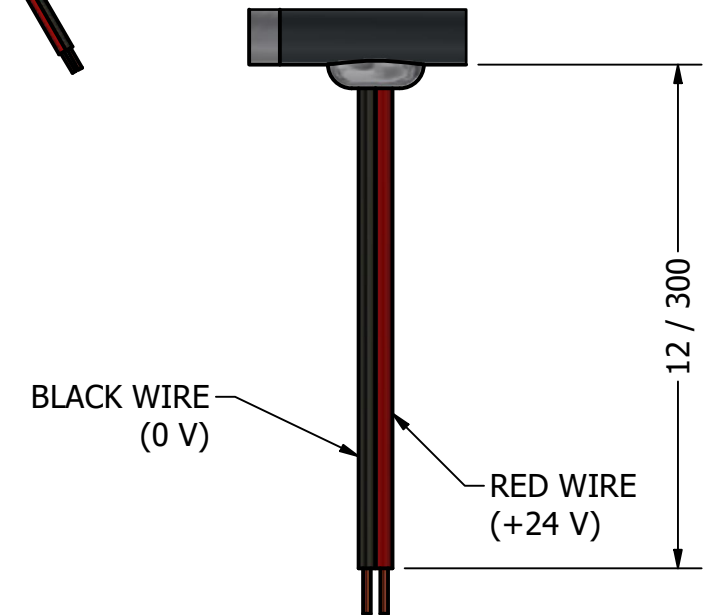

**MICRO GEAR PUMP
60 WATT MOTOR
G1/8 (BSPP) PORTS**

10mm SPUR GEAR PUMP WITH 24V/20W 30W 40W 60W BRUSHED DC MOTOR