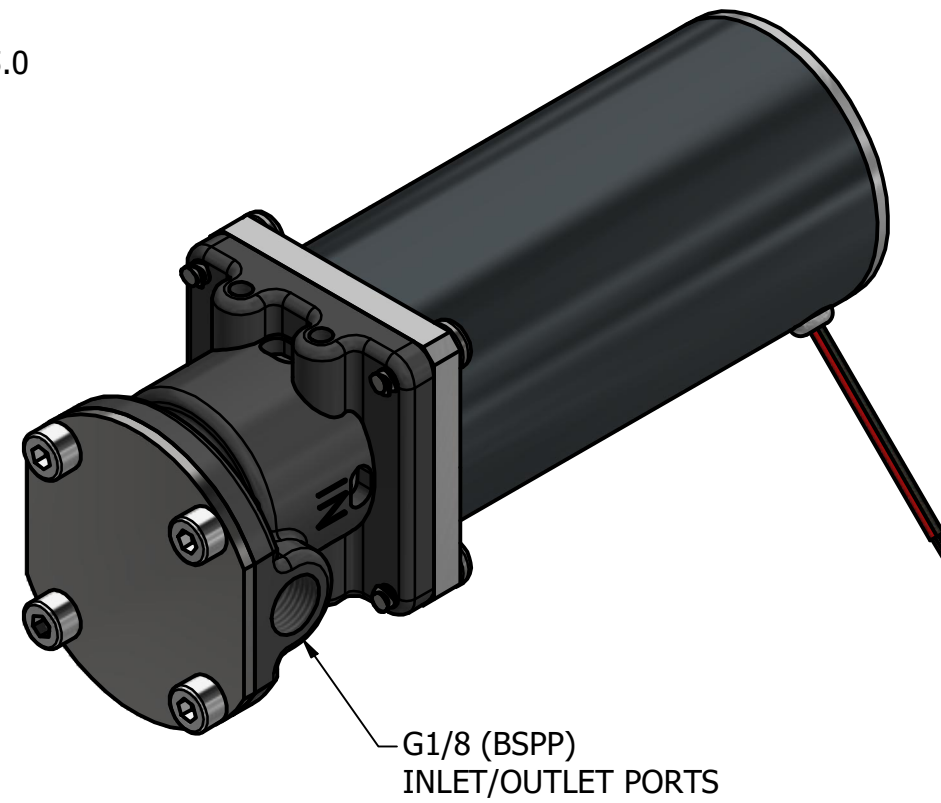

**MICRO GEAR PUMP
60 WATT MOTOR
G1/8 (BSPP) PORTS**

10mm SPUR GEAR PUMP WITH 24V/20W 30W 40W 60W BRUSHED DC MOTOR