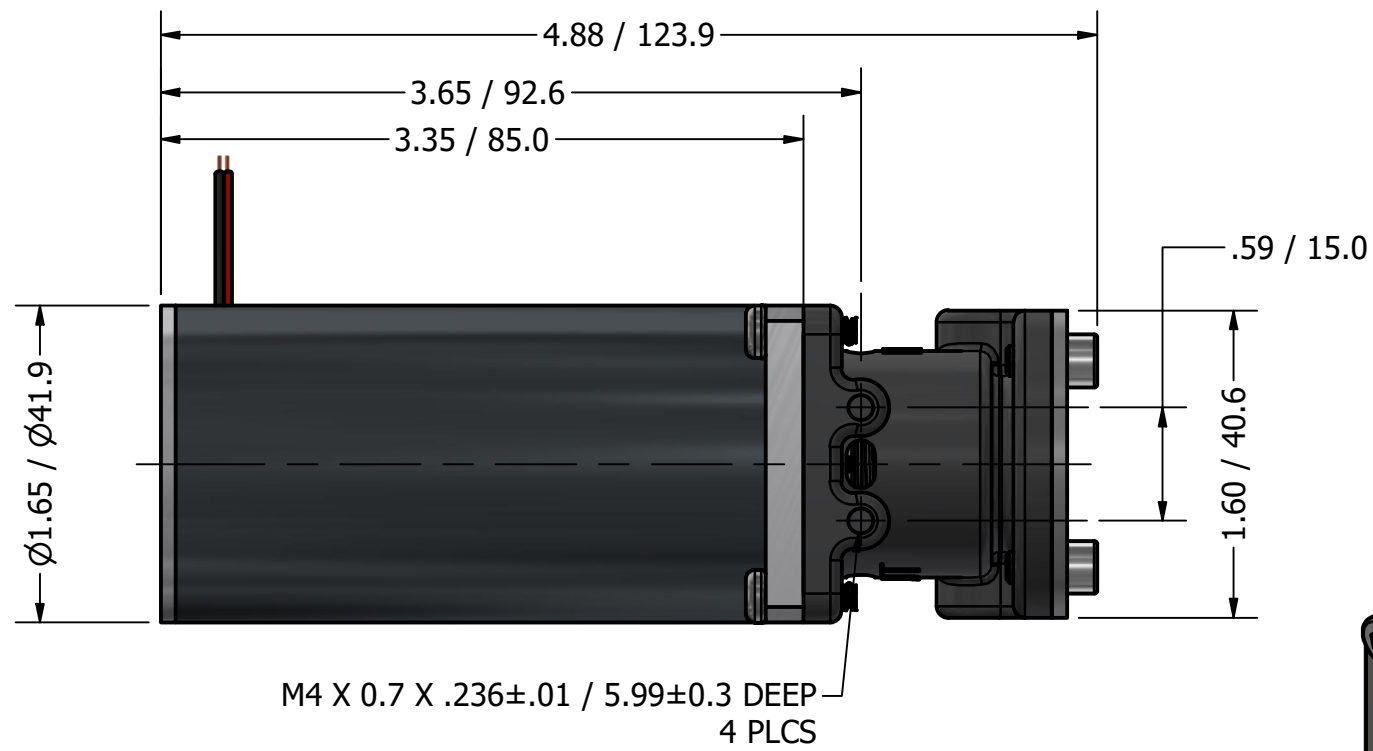

**MICRO GEAR PUMP
60 WATT MOTOR
G1/8 (BSPP) PORTS**

10mm SPUR GEAR PUMP WITH 24V/20W 30W 40W 60W BRUSHED DC MOTOR