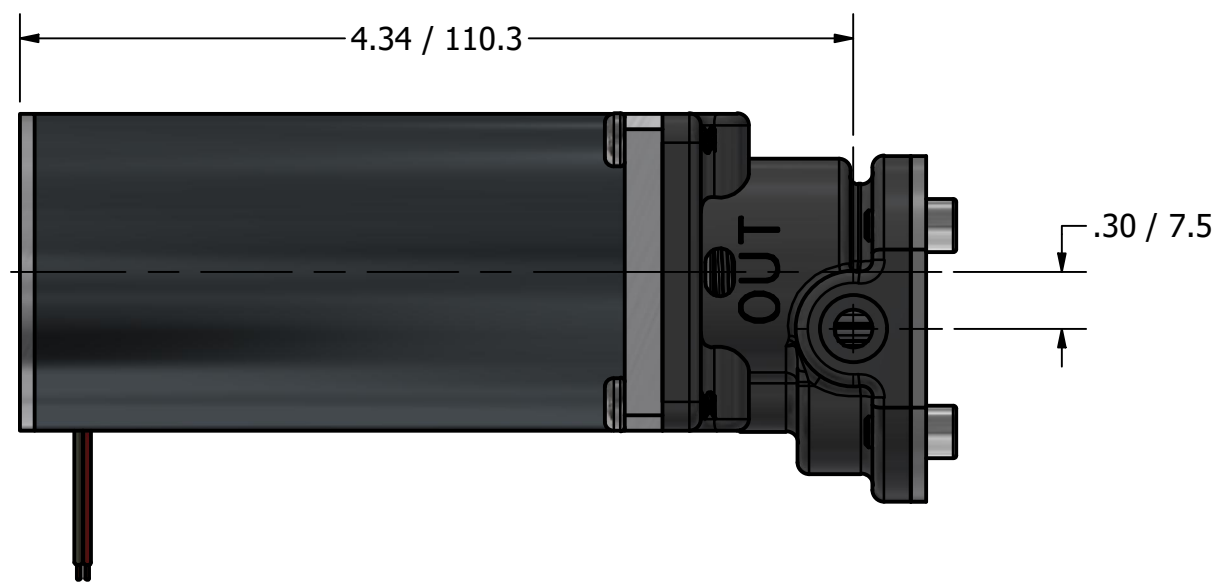

**MICRO GEAR PUMP
60 WATT MOTOR
G1/8 (BSPP) PORTS**

10mm SPUR GEAR PUMP WITH 24V/20W 30W 40W 60W BRUSHED DC MOTOR