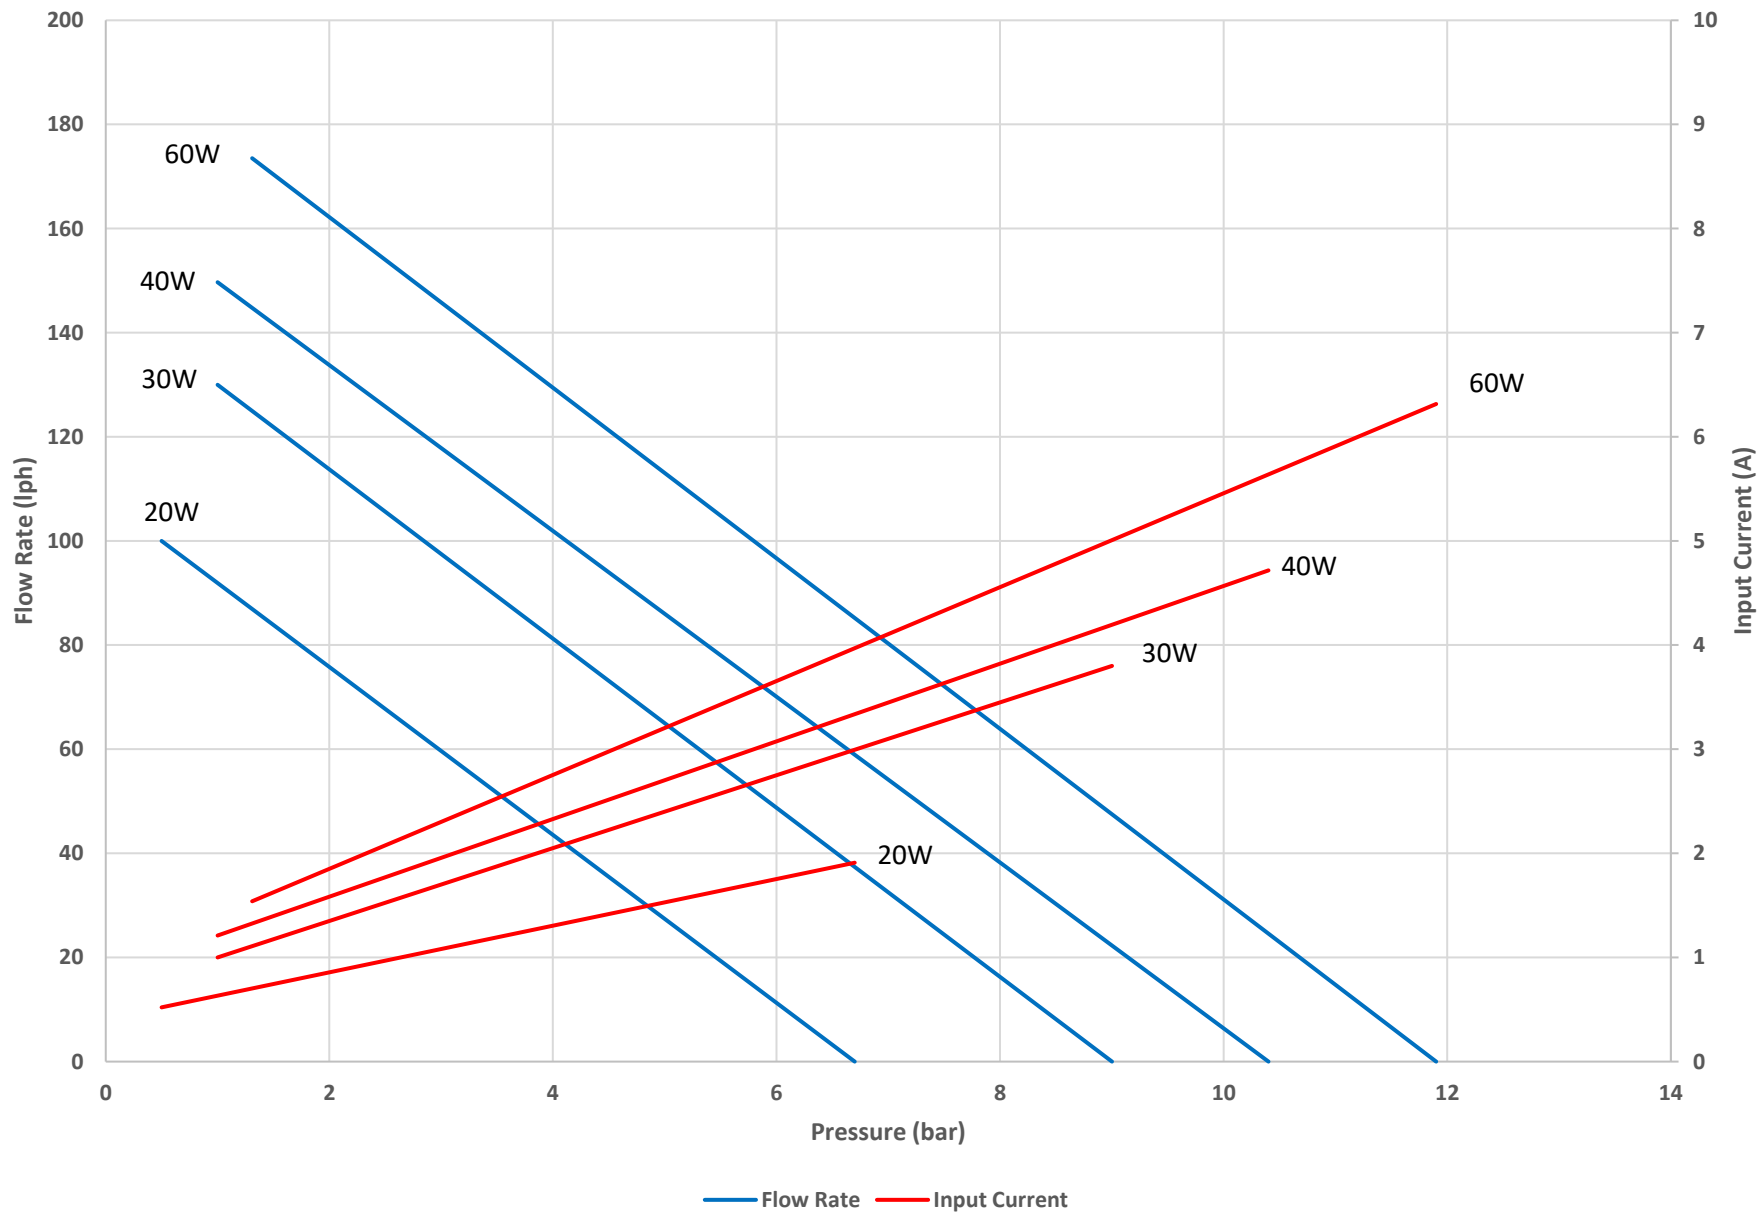

### 10mm Spur Gear Pump with 24V/20W 30W 40W 60W Brushed DC Motor

# 10mm SPUR GEAR PUMP WITH 24V/20W 30W 40W 60W BRUSHED DC MOTOR