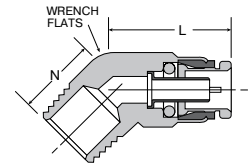

## Male Elbow Swivel 45° 179PTC

Part No.	Tube Size	Pipe Thd.	L	N	Hex	Wrench Flats
179PTC-4-2	1/4	1/8	.76	.93	9/16	9/16
179PTC-4-4	1/4	1/4	.76	1.15	9/16	9/16
179PTC-6-2	3/8	1/8	.95	1.05	11/16	3/4
179PTC-6-4	3/8	1/4	.95	1.17	11/16	3/4
179PTC-6-6	3/8	3/8	.95	1.20	11/16	3/4
179PTC-8-4	1/2	1/4	1.15	1.70	13/16	13/16
179PTC-8-6	1/2	3/8	1.15	1.78	13/16	13/16
179PTC-8-8	1/2	1/2	1.15	1.93	7/8	13/16
179PTC-10-8	5/8	1/2	1.21	1.59	7/8	7/8

## Male Elbow Rigid 45° 179PTCNS

Part No.	Tube Size	Pipe Thd.	L	N	Wrench Flats
179PTCNS-4-2	1/4	1/8	.74	.56	9/16
179PTCNS-4-4	1/4	1/4	.74	.69	9/16
179PTCNS-6-2	3/8	1/8	1.06	.60	9/16
179PTCNS-6-4	3/8	1/4	1.06	.69	9/16
179PTCNS-6-6	3/8	3/8	1.06	.85	9/16
179PTCNS-6-8	3/8	1/2			
179PTCNS-8-4	1/2	1/4	1.15	.75	13/16
179PTCNS-8-6	1/2	3/8	1.15	.75	13/16
179PTCNS-8-8	1/2	1/2	1.15	1.00	13/16
179PTCNS-10-6	5/8	3/8	1.20	.76	7/8
179PTCNS-10-8	5/8	1/2	1.21	.95	7/8
179PTCNS-12-8	3/4	1/2	1.33	1.19	1