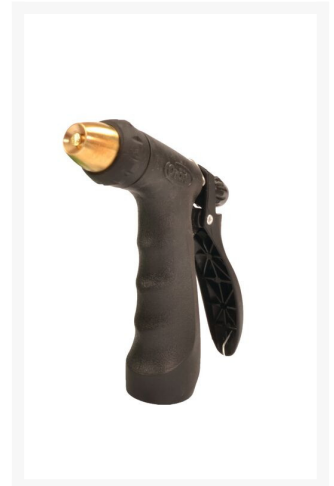

Hot Water Hose Nozzle for Kitchens T43

Product Images

Short Description

- Contoured, comfort-fit grip
- For hot water use
- Spray adjusts from fine mist to heavy stream
- Insulated to help prevent hot or cold handle
- Ideal for all washdown needs
- Nozzles can be used with Notrax[®] rubber hoses

Description

Insulated standard and premium nozzles with contour grips. For use with NoTrax® hot water hoses.

Premium nozzle is a rear trigger nozzle to allow flow control and adjustable spray for a fine mist to heavy stream. Durable brass-nuzzled pistol connects easily to any standard hose and brass tip ensures long continual use

Specifications

Model No	T43N
Available Colors	n/a
Group	Ergonomic, Anti-fatigue & Safety Matting
Special Remarks	Use with nozzles and hose rack for all washdown applications.
REACH Compliant	Reach compliant (Registration, Evaluation, Authorization and Restriction of Chemicals).

Variant:	Premium
	Standard