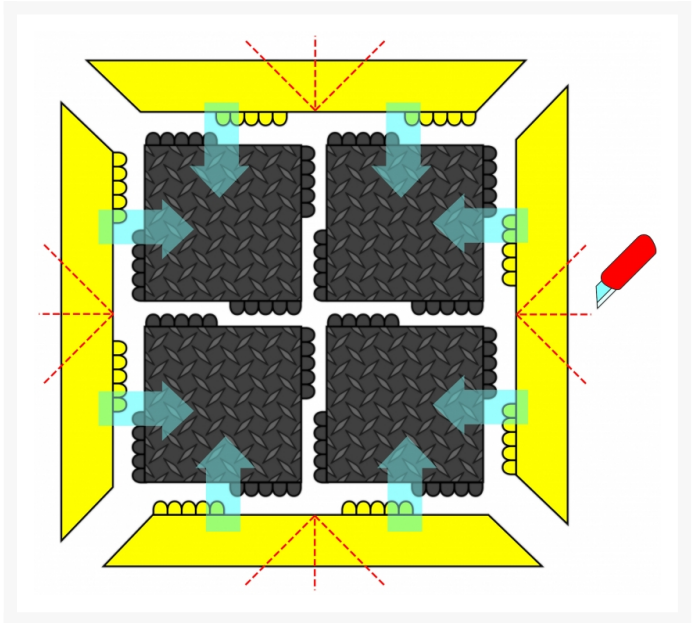

## Short Description

---

- Easy to snap together system for on-site custom work station platforms
- No male/female, ramp fits all sides of mat
- Nitrile provides highest level of resistance to chemicals, oils and greases
- Available as: 3 foot long ramps
- Compatible with any De-Flex® family mats

## Description

---

De-Flex® Ramps are designed for use with the De-Flex® family of floor mats and provides a 6" longer gradual beveled edge for greater ease onto or off of the work platform. Made from a 100% nitrile base rubber compound De-Flex® ramps provide the highest resistance to chemicals, cutting fluids, animal fats, oils and greases. Ramps fit either side of mat, eliminating the need for male/female ends and are beveled and molded with mitered corners and a protruding tab that locks together the two adjoining ramps for a secure, professional corner. Square edges can be achieved by trimming off the miter using the cut line on the bottom of the ramp.

## Product Options

---

Color:

Black

Yellow

Dimensions:

0.5ft x 3ft