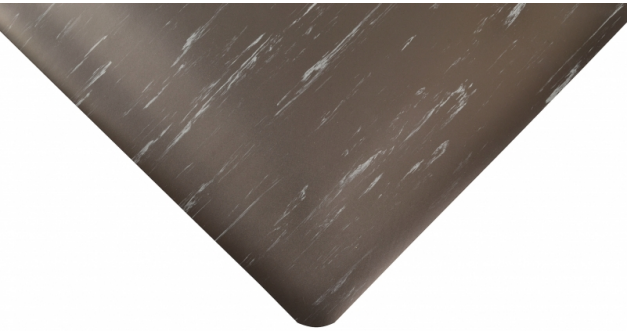

Anti-Fatigue Mats & Rolls Marble-Tuff™ Max 512

Product Images

Short Description

- Durable smooth marble-pattern top surface of heavy-duty vinyl
- Dense closed cell PVC foam base provides added cushioning comfort
- Smooth attractive surface easy to sweep clean
- Beveled edges on all 4 sides

Description

Marble Tuff™ Max is an anti-fatigue floor mat provides the ultimate in comfort and ergonomic support at a full ONE-INCH thick. The stylish smooth marble-pattern design complements any décor. The durable vinyl top surface is easy to sweep clean or damp mop and is combined with a dense closed cell foam base to provide relief for leg and back discomfort in work applications where standing occurs for long periods of time. The sloped beveled edges reduce tripping hazards and allow easy access on and off the mat.

Specifications

Model No	512
Available Colors	Black; Blue; Gray
Overall Thickness	1
Roll Sizes	2'x 75'; 3'x 75'; 4'x 75'
Standard sizes	2'x 3'; 3'x 5'; 3'x 12'
Group	Ergonomic, Anti-fatigue & Safety Matting
Environment	Dry Areas
Recommended Use	For placement in manufacturing plants, assembly lines, picking, packing and logistics warehouses, individual work stations.
Special Remarks	Areas that require added anti-fatigue relief and durability in an attractive style. Full 1" thick version for applications that require additional comfort.
Surface	Marble Pattern
Edges	Beveled edges on all sides
Usage Intensity	Medium duty
Material Specifications	PVC on microcellular vinyl base
Backing	Closed Cell Polyvinylchloride
Process	Lamination
Weight Lbs/sqft	1.5
Fire Rating US	Pass
REACH Compliant	Reach compliant (Registration, Evaluation, Authorization and Restriction of Chemicals).
Anti-Fatigue Rating	Better
Slip Resistance Rating	Best
Wear Resistance Rating	Better

Product Options

Color:	Black
	Blue
	Gray
Dimensions:	2ft x 3ft
	2ft x 75ft
	2ft x Specify Length
	3ft x 12ft
	3ft x 5ft
	3ft x 75ft
	3ft x Specify Length
	4ft x 75ft
	4ft x Specify Length