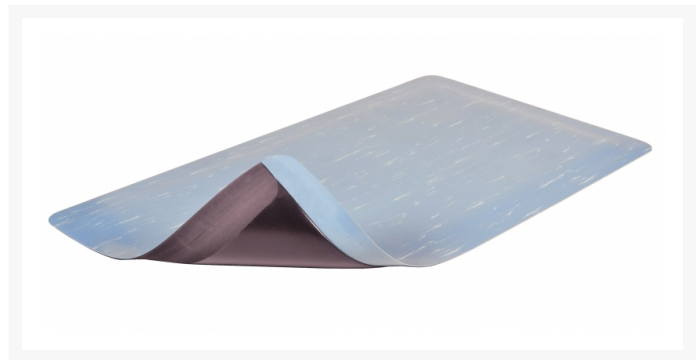

Anti-Fatigue Mats & Rolls Marble-Tuff™ Max 512

Product Images

Short Description

- Durable smooth marble-pattern top surface of heavy-duty vinyl
- Dense closed cell PVC foam base provides added cushioning comfort
- Smooth attractive surface easy to sweep clean
- Beveled edges on all 4 sides

Description

Marble Tuff™ Max is an anti-fatigue floor mat provides the ultimate in comfort and ergonomic support at a full ONE-INCH thick. The stylish smooth marble-pattern design complements any décor. The durable vinyl top surface is easy to sweep clean or damp mop and is combined with a dense closed cell foam base to provide relief for leg and back discomfort in work applications where standing occurs for long periods of time. The sloped beveled edges reduce tripping hazards and allow easy access on and off the mat.

Specifications

Model No	512
Available Colors	Black; Blue; Gray
Overall Thickness	1
Roll Sizes	2'x 75'; 3'x 75'; 4'x 75'
Standard sizes	2'x 3'; 3'x 5'; 3'x 12'
Group	Ergonomic, Anti-fatigue & Safety Matting
Environment	Dry Areas
Recommended Use	For placement in manufacturing plants, assembly lines, picking, packing and logistics warehouses, individual work stations.
Special Remarks	Areas that require added anti-fatigue relief and durability in an attractive style. Full 1" thick version for applications that require additional comfort.
Surface	Marble Pattern
Edges	Beveled edges on all sides
Usage Intensity	Medium duty
Material Specifications	PVC on microcellular vinyl base
Backing	Closed Cell Polyvinylchloride
Process	Lamination
Weight Lbs/sqft	1.5
Fire Rating US	Pass
REACH Compliant	Reach compliant (Registration, Evaluation, Authorization and Restriction of Chemicals).
Anti-Fatigue Rating	Better
Slip Resistance Rating	Best
Wear Resistance Rating	Better

Product Options

Color:	Black
	Blue
	Gray
Dimensions:	2ft x 3ft
	2ft x 75ft
	2ft x Specify Length
	3ft x 12ft
	3ft x 5ft
	3ft x 75ft
	3ft x Specify Length
	4ft x 75ft
	4ft x Specify Length