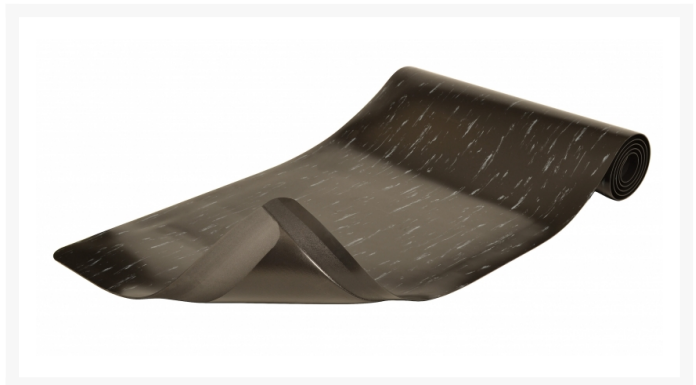

Anti Fatigue Mat Marble-Tuff™ 511

Product Images

Short Description

- Durable smooth marble-pattern top surface of heavy-duty vinyl
- Dense closed cell PVC foam base provides added cushioning comfort
- Smooth attractive surface easy to sweep clean
- Beveled edges on all 4 sides

Description

Marble Tuff™ is an anti-fatigue floor mat provides comfort and ergonomic support and complements any décor with a stylish smooth marble-pattern design. The durable vinyl top surface is easy to sweep clean or damp mop and is combined with a dense closed cell foam base to provide relief for leg and back discomfort in work applications where standing occurs for long periods of time. The sloped beveled edges reduce tripping hazards and allow easy access on and off the mat.

Specifications

Model No	511
Available Colors	Black; Blue; Gray
Overall Thickness	1/2
Roll Sizes	2'x 75'; 3'x 75'; 4'x 75'
Standard sizes	2'x 3'; 3'x 5'; 3'x 12'
Group	Ergonomic, Anti-fatigue & Safety Matting
Environment	Dry Areas
Recommended Use	For placement in manufacturing plants, assembly lines, picking, packing and logistics warehouses, individual work stations.
Special Remarks	Areas that require added anti-fatigue relief and durability in an attractive style
Surface	Marble Pattern
Edges	Beveled edges on all sides
Usage Intensity	Medium duty
Material Specifications	PVC on microcellular vinyl base
Backing	Closed Cell Polyvinylchloride
Process	Lamination
Weight Lbs/sqft	1.1
Fire Rating US	Pass
REACH Compliant	Reach compliant (Registration, Evaluation, Authorization and Restriction of Chemicals).
Anti-Fatigue Rating	Better
Slip Resistance Rating	Best
Wear Resistance Rating	Better

Product Options

Color:	Black
	Blue
	Gray
Dimensions:	2ft x 3ft
	2ft x 75ft
	2ft x Specify Length
	3ft x 12ft
	3ft x 5ft
	3ft x 75ft
	3ft x Specify Length
	4ft x 75ft
	4ft x Specify Length