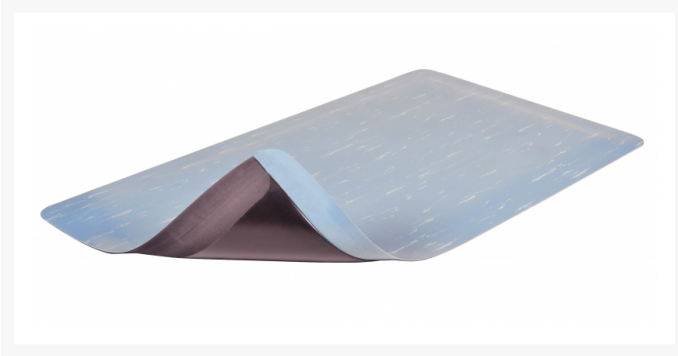

Anti Fatigue Mat Marble-Tuff™ 511

Product Images

Short Description

- Durable smooth marble-pattern top surface of heavy-duty vinyl
- Dense closed cell PVC foam base provides added cushioning comfort
- Smooth attractive surface easy to sweep clean
- Beveled edges on all 4 sides

Description

Marble Tuff™ is an anti-fatigue floor mat provides comfort and ergonomic support and complements any décor with a stylish smooth marble-pattern design. The durable vinyl top surface is easy to sweep clean or damp mop and is combined with a dense closed cell foam base to provide relief for leg and back discomfort in work applications where standing occurs for long periods of time. The sloped beveled edges reduce tripping hazards and allow easy access on and off the mat.

Specifications

Model No	511
Available Colors	Black; Blue; Gray
Overall Thickness	1/2
Roll Sizes	2'x 75'; 3'x 75'; 4'x 75'
Standard sizes	2'x 3'; 3'x 5'; 3'x 12'
Group	Ergonomic, Anti-fatigue & Safety Matting
Environment	Dry Areas
Recommended Use	For placement in manufacturing plants, assembly lines, picking, packing and logistics warehouses, individual work stations.
Special Remarks	Areas that require added anti-fatigue relief and durability in an attractive style
Surface	Marble Pattern
Edges	Beveled edges on all sides
Usage Intensity	Medium duty
Material Specifications	PVC on microcellular vinyl base
Backing	Closed Cell Polyvinylchloride
Process	Lamination
Weight Lbs/sqft	1.1
Fire Rating US	Pass
REACH Compliant	Reach compliant (Registration, Evaluation, Authorization and Restriction of Chemicals).
Anti-Fatigue Rating	Better
Slip Resistance Rating	Best
Wear Resistance Rating	Better

Product Options

Color:	Black
	Blue
	Gray
Dimensions:	2ft x 3ft
	2ft x 75ft
	2ft x Specify Length
	3ft x 12ft
	3ft x 5ft
	3ft x 75ft
	3ft x Specify Length
	4ft x 75ft
	4ft x Specify Length