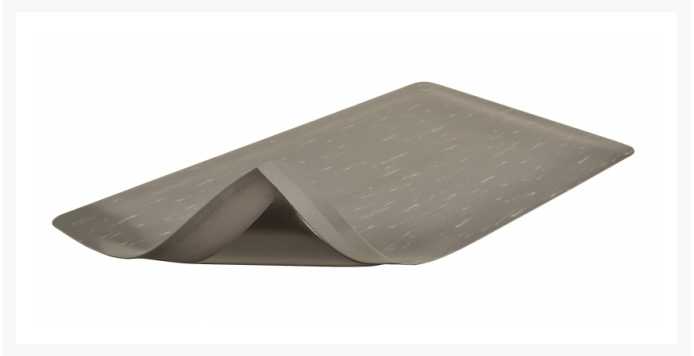

Anti Fatigue Mat Marble-Tuff™ 511

Product Images

Short Description

- Durable smooth marble-pattern top surface of heavy-duty vinyl
- Dense closed cell PVC foam base provides added cushioning comfort
- Smooth attractive surface easy to sweep clean
- Beveled edges on all 4 sides

Description

Marble Tuff™ is an anti-fatigue floor mat provides comfort and ergonomic support and complements any décor with a stylish smooth marble-pattern design. The durable vinyl top surface is easy to sweep clean or damp mop and is combined with a dense closed cell foam base to provide relief for leg and back discomfort in work applications where standing occurs for long periods of time. The sloped beveled edges reduce tripping hazards and allow easy access on and off the mat.

Specifications

Model No	511
Available Colors	Black; Blue; Gray
Overall Thickness	1/2
Roll Sizes	2'x 75'; 3'x 75'; 4'x 75'
Standard sizes	2'x 3'; 3'x 5'; 3'x 12'
Group	Ergonomic, Anti-fatigue & Safety Matting
Environment	Dry Areas
Recommended Use	For placement in manufacturing plants, assembly lines, picking, packing and logistics warehouses, individual work stations.
Special Remarks	Areas that require added anti-fatigue relief and durability in an attractive style
Surface	Marble Pattern
Edges	Beveled edges on all sides
Usage Intensity	Medium duty
Material Specifications	PVC on microcellular vinyl base
Backing	Closed Cell Polyvinylchloride
Process	Lamination
Weight Lbs/sqft	1.1
Fire Rating US	Pass
REACH Compliant	Reach compliant (Registration, Evaluation, Authorization and Restriction of Chemicals).
Anti-Fatigue Rating	Better
Slip Resistance Rating	Best
Wear Resistance Rating	Better

Product Options

Color:	Black
	Blue
	Gray
Dimensions:	2ft x 3ft
	2ft x 75ft
	2ft x Specify Length
	3ft x 12ft
	3ft x 5ft
	3ft x 75ft
	3ft x Specify Length
	4ft x 75ft
	4ft x Specify Length