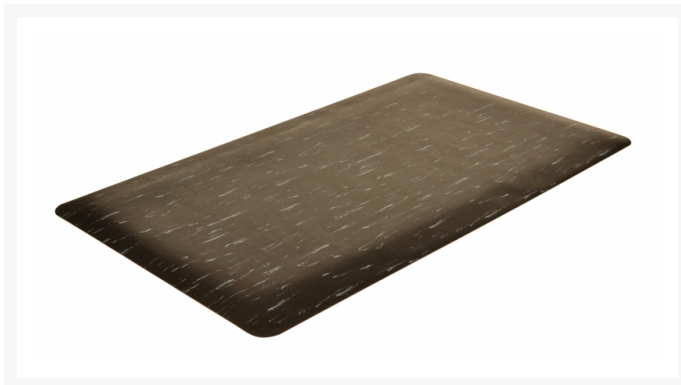

Anti Fatigue Mat Marble-Tuff™ 511

Product Images

Short Description

- Durable smooth marble-pattern top surface of heavy-duty vinyl
- Dense closed cell PVC foam base provides added cushioning comfort
- Smooth attractive surface easy to sweep clean
- Beveled edges on all 4 sides

Description

Marble Tuff™ is an anti-fatigue floor mat provides comfort and ergonomic support and complements any décor with a stylish smooth marble-pattern design. The durable vinyl top surface is easy to sweep clean or damp mop and is combined with a dense closed cell foam base to provide relief for leg and back discomfort in work applications where standing occurs for long periods of time. The sloped beveled edges reduce tripping hazards and allow easy access on and off the mat.

Specifications

Model No	511
Available Colors	Black; Blue; Gray
Overall Thickness	1/2
Roll Sizes	2'x 75'; 3'x 75'; 4'x 75'
Standard sizes	2'x 3'; 3'x 5'; 3'x 12'
Group	Ergonomic, Anti-fatigue & Safety Matting
Environment	Dry Areas
Recommended Use	For placement in manufacturing plants, assembly lines, picking, packing and logistics warehouses, individual work stations.
Special Remarks	Areas that require added anti-fatigue relief and durability in an attractive style
Surface	Marble Pattern
Edges	Beveled edges on all sides
Usage Intensity	Medium duty
Material Specifications	PVC on microcellular vinyl base
Backing	Closed Cell Polyvinylchloride
Process	Lamination
Weight Lbs/sqft	1.1
Fire Rating US	Pass
REACH Compliant	Reach compliant (Registration, Evaluation, Authorization and Restriction of Chemicals).
Anti-Fatigue Rating	Better
Slip Resistance Rating	Best
Wear Resistance Rating	Better

Product Options

Color:	Black
	Blue
	Gray
Dimensions:	2ft x 3ft
	2ft x 75ft
	2ft x Specify Length
	3ft x 12ft
	3ft x 5ft
	3ft x 75ft
	3ft x Specify Length
	4ft x 75ft
	4ft x Specify Length