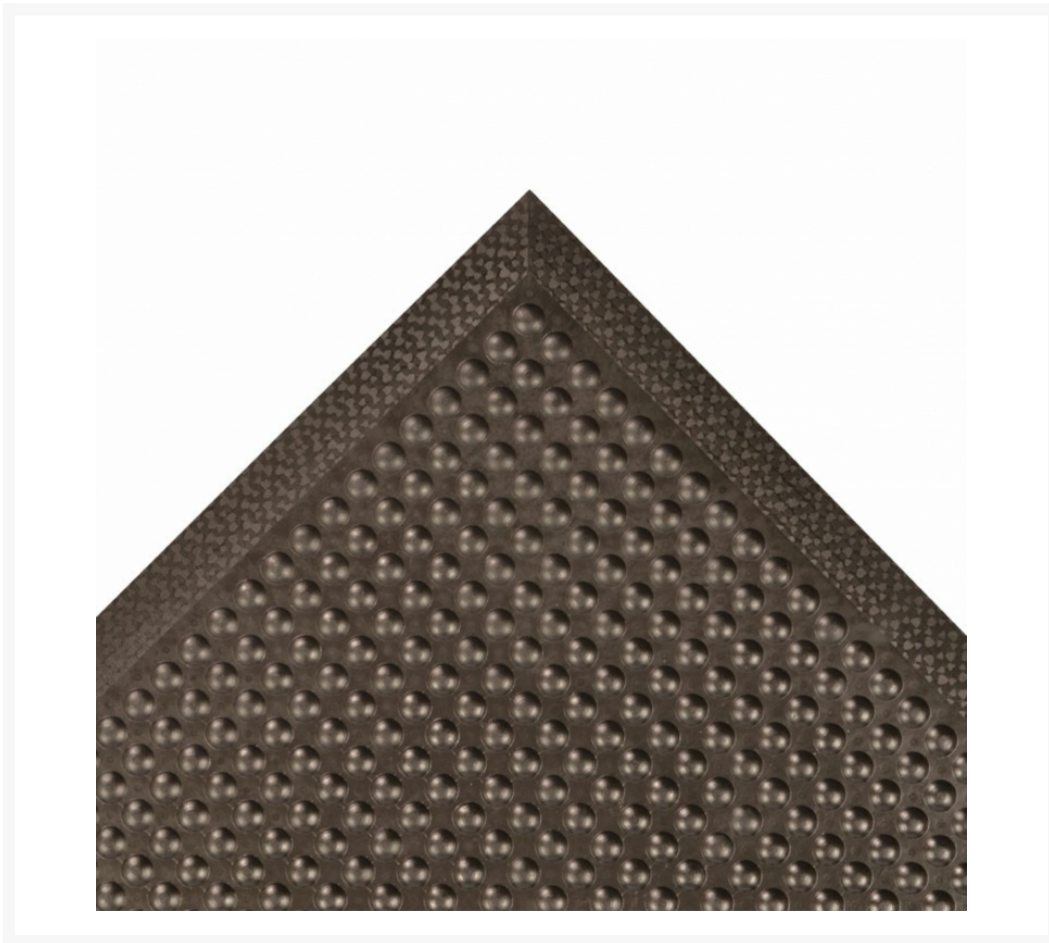

Bubble Top Anti-Fatigue Mat Comfort-Eze™ 447

Product Images

Short Description

- Long-lasting rubber compound
- Rubber molded, air-pocket underside anti-fatigue mat
- Bubbles are molded on an offset on the top and bottom of the mat to maximize flex and create air flow, all to enhance the ergonomic benefit
- Durable rubber top surface easy to wipe clean using most cleaners and disinfectants
- Beveled edges on all 4 sides

Description

Constructed with a unique solid rubber design, Comfort-Eze™ stimulates worker comfort and promotes product longevity. Offset bubbles on both the top and bottom of the mat provides flex and creates airflow resulting in maximum comfort for workers required to be on their feet for long periods of time. Competitive products feature only a flat or hollowed bottom which reduces the comfort of the mat. Although intended for use in dry environments, the top surface design is easy to wipe clean and the durable rubber compound is highly resistant to many cleaners and disinfectants so occasional spills can be cleaned up quickly and easily. Molded beveled edges on all four sides eliminates trip hazards by allowing for easy access onto and off the mat.