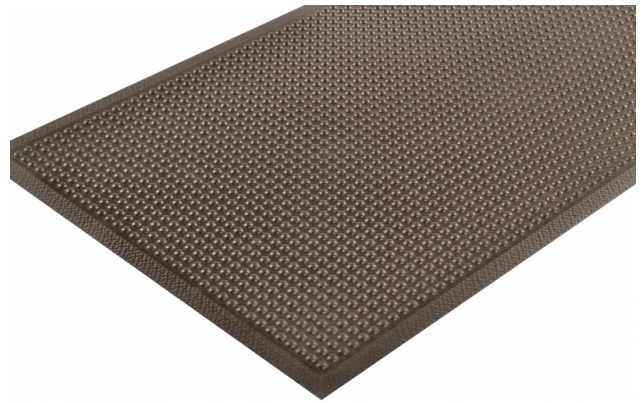

Bubble Top Anti-Fatigue Mat Comfort-Eze™ 447

Product Images

Short Description

- Long-lasting rubber compound
- Rubber molded, air-pocket underside anti-fatigue mat
- Bubbles are molded on an offset on the top and bottom of the mat to maximize flex and create air flow, all to enhance the ergonomic benefit
- Durable rubber top surface easy to wipe clean using most cleaners and disinfectants
- Beveled edges on all 4 sides

Description

Constructed with a unique solid rubber design, Comfort-Eze™ stimulates worker comfort and promotes product longevity. Offset bubbles on both the top and bottom of the mat provides flex and creates airflow resulting in maximum comfort for workers required to be on their feet for long periods of time. Competitive products feature only a flat or hollowed bottom which reduces the comfort of the mat. Although intended for use in dry environments, the top surface design is easy to wipe clean and the durable rubber compound is highly resistant to many cleaners and disinfectants so occasional spills can be cleaned up quickly and easily. Molded beveled edges on all four sides eliminates trip hazards by allowing for easy access onto and off the mat.