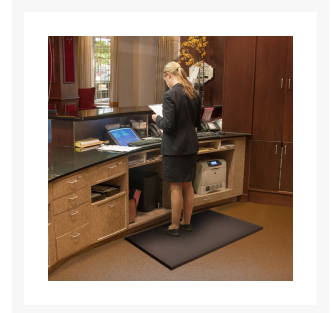

Anti-Fatigue Mat Superfoam™ Comfort™ 440

Product Images

Short Description

- Extra soft material for greater comfort and exceptional memory
- Highly resistant to greases, oils and animal & vegetable fats
- High density material incorporates millions of tiny closed cells that won't absorb liquids
- Aggressive texture on both top and bottom for added traction while keeping mat in place
- Non-allergenic, Silicone – free compound
- Beveled edges on all 4 sides

Description

Superfoam™ Comfort™ takes comfort and ergonomic support to the next level. It's made from a full ¾" thick softer PVC/ Nitrile rubber foam blend that offers greater resistance to a variety of chemicals, cutting fluids, greases, oils and animal and vegetable fats. The high-density materials in Superfoam™ Comfort™ incorporate millions of tiny closed cells that won't absorb liquids. This lightweight comfort anti-fatigue mat make it the perfect mat for use in areas where mats are regularly moved for cleaning.