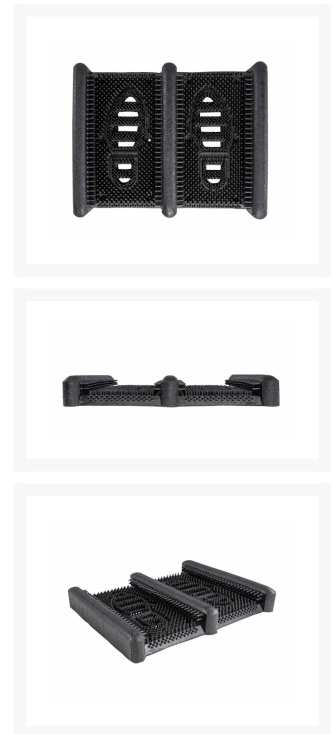

Mud, Debris & Snow Ice Boot Scraper[™] Mat 352

Product Images

Short Description

- Ideal for outdoor entrances - Removes dirt and muck from the bottom and sides of your shoes and boots
- Dirt and debris are easily shaken off, while snow and ice melt filters down the front and back edges
- Flexible top surface and side wall finger-tips can scrape mud, grass clippings, snow, salt, sand or any type of dirt that is better left outside
- Stop dirt, sand, grass, snow, salt and mud at the door
- Boot cleaner mat is made of resilient natural rubber compound

- Designed to be bolted down in a permanent position or as a portable standalone mat

Description

Boot Scraper™ removes dirt and muck from the bottom and sides of your shoes and boots. Durable construction has flexible rubber fingers to quickly remove debris before it can be tracked inside your facility. This boot brush station is designed to be bolted down in a permanent position or lightweight enough to be portable to go where you go. Performs in the harshest elements and it easy to clean and maintain.

Specifications

Model No	352S1215BL
Color	Black
Dimensions	1ft x 1.25ft
Thickness	2in
UPC	662641898400
Overall Thickness	2
Standard sizes	12"x15"
Group	Entrance Matting
Environment	Outdoor
Recommended Use	Recommended for garages, construction offices, employee entrances.
Special Remarks	Outdoor entrances, wet or dry areas, portable or can be bolted down
Surface	Flexible Rubber Bristles
Edges	Rubber borders
Material Specifications	Natural rubber
Process	Compression Molding
Pallet Quantity	60
Weight Lbs/sqft	3.2
Thickness Inch	2in
Water Retention Rating	Good
Wear Resistance Rating	Good
Scraping Performance Rating	Good