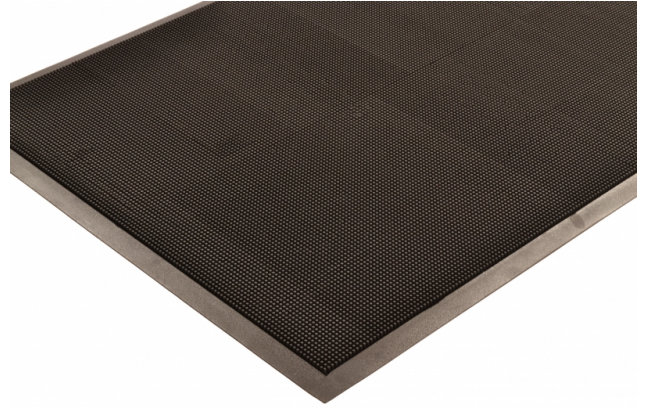

# Scraper Outdoor Brush Mat, Rubber Brush™, 345

## Short Description

---

- Tough natural rubber remains flexible while withstanding extreme cold
- Thousands of flexible rubber fingers sweep shoes clean
- Suction cups on underside help to minimize mat movement
- Molded beveled edging on all 4 sides creates a retention dam to trap moisture and hides debris
- Heavier duty/better than competition

## Description

---

Rubber Brush™ mats are constructed of tough natural rubber to remain flexible while withstanding extreme cold. Thousands of tough, flexible rubber fingers sweep shoes clean while suction cups on the underside of the mat help to minimize shifting. Due to its durable construction, this outdoor bristle mat is the perfect year round outdoor entrance mat for schools, municipal buildings, plant entrances, and office buildings.

## Specifications

---

Model No	345
Available Colors	Black
Overall Thickness	1/2
Standard sizes	16"x 24"; 28"x 46"
Group	Entrance Matting
Environment	Outdoor
Recommended Use	For placement inside entrances of hotels, shops, department stores, schools, universities, restaurants, supermarkets.
Special Remarks	Be sure to check door clearance.
Surface	Flexible Rubber Bristles
Edges	Beveled rubber borders on all four sides
Usage Intensity	Heavy traffic
Material Specifications	Natural rubber
Process	Compression Molding
Weight Lbs/sqft	2.2
Fire Rating US	Pass
REACH Compliant	Reach compliant (Registration, Evaluation, Authorization and Restriction of Chemicals).
Water Retention Rating	Best
Wear Resistance Rating	Good
Scraping Performance Rating	Best