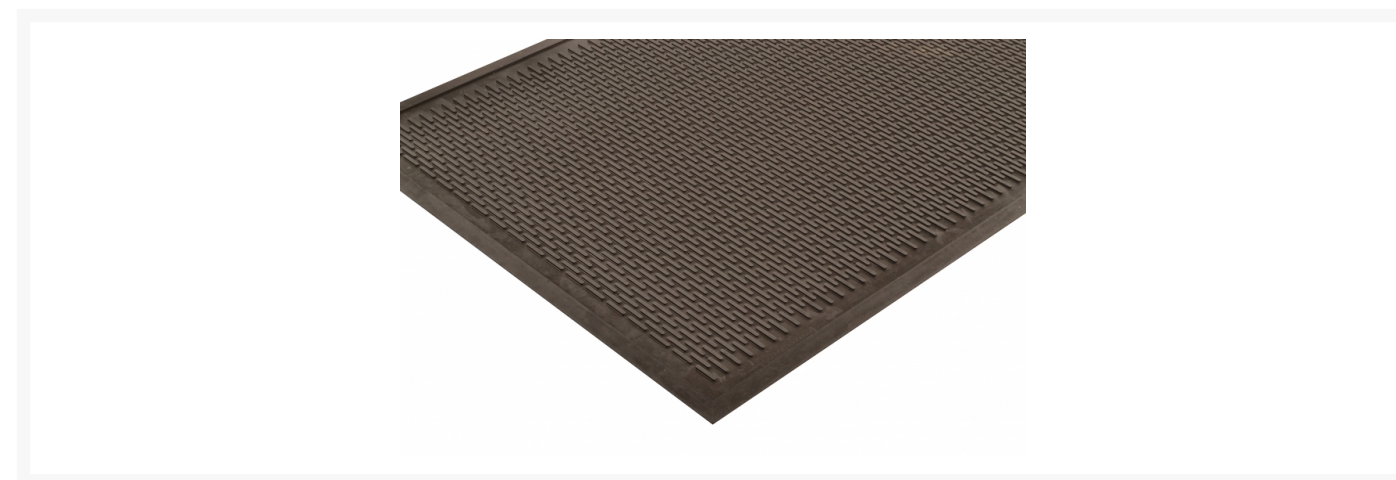

Rubber Scraper Entrance Mat Soil Guard™ 340

Product Images

Short Description

- Heavy-duty, durable rubber compound
- High-low design scrapes debris from shoe traffic
- Low profile for door clearance / cart traffic
- Easy to clean – simply hose off
- Wheelchair and cart friendly
- Beveled on all 4-sides creates a retention dam to trap moisture and debris

Description

Soil Guard™ is a durable outdoor entrance mat intended to guard against soil with its high-low scraping design. Its low profile allows for easy door clearance as well as regular cart traffic, while a specially formulated rubber allows Soil Guard™ to withstand harsh weather environments and heavy foot traffic. Soil Guard™ excels in both indoor and outdoor high traffic entryways and can be hosed off for easy cleaning.

Specifications

Model No	340
Available Colors	Black
Overall Thickness	1/4; 3/8
Standard sizes	2'x 3'; 3'x 5'; 3'x 10'; 32"x 39"; 36"x 59"
Group	Entrance Matting
Environment	Outdoor
Recommended Use	For placement inside entrances of hotels, shops, department stores, schools, universities, restaurants, supermarkets.
Special Remarks	Recommend using this mat in conjunction with an interior drying mat.
Surface	Raised Studs
Edges	Rubber borders
Usage Intensity	Heavy traffic
Material Specifications	Natural rubber
Process	Compression Molding
Weight Lbs/sqft	0.75
Fire Rating US	Pass
Water Retention Rating	Best
Wear Resistance Rating	Better
Scraping Performance Rating	Good

Product Options

Dimensions:	2ft x 3ft
	3' X 10'
	3ft x 5ft
	4ft x 6ft