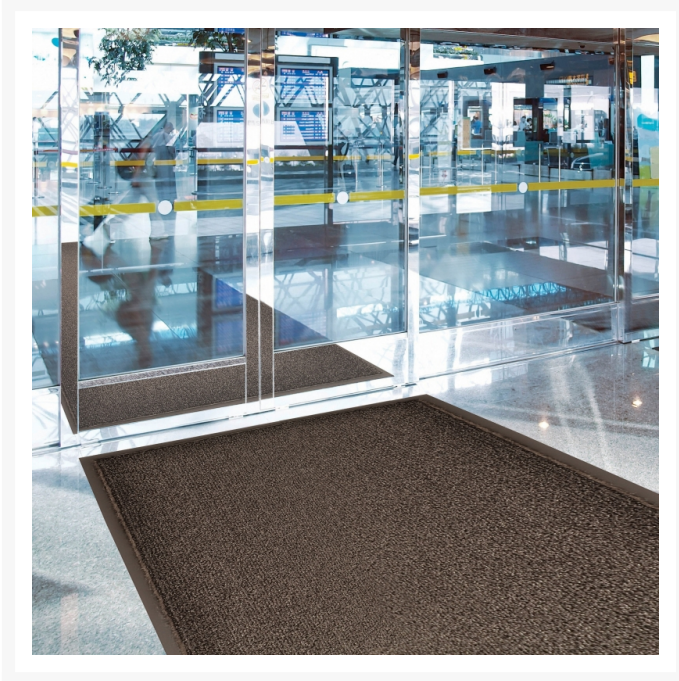

Non Absorbent Scraper Entrance Mat Prelude™ 231

Product Images

Short Description

- A coarse loop-twisted non-absorbent fiber to scrape heavy debris from foot traffic
- Aggressive fibers resist crushing while entrapping debris and preventing it from entering the facility
- Low profile entrance mat to perform in narrow clearance doorways
- Vinyl backing ensures minimal buckling and mat movement
- Can be used as the first section (Scraping) of the “Stages” entrance mat system

Description

Prelude™ is a scraper mat made up of a coarse loop-twisted non-absorbent fiber that can be placed outside the entrance to begin the removal of dirt and debris from foot traffic. These aggressive fibers resist crushing while entrapping debris and preventing it from entering the facility. This mat can be used as a stand-alone mat, or as the first stage of the coordinated “Stages” entrance matting system. A heavy-weight vinyl non-slip backing ensures minimum movement.

Specifications

Model No	231
Available Colors	Black; Brown; Gray
Overall Thickness	3/8
Roll Sizes	3'x 60'; 4'x 60'; 6'x 60'
Custom Lengths	3', 4' and 6' widths (up to 60' long)
Standard sizes	2'x 3'; 3'x 4'; 3'x 5'; 3'x 6'; 3'x 10'; 4'x 6'; 4'x 8'
Group	Entrance Matting
Environment	Indoor/Outdoor
Recommended Use	For loose lay placement indoors or outdoors
Special Remarks	A total of 15 ft of matting is recommended to prevent 85% of moisture and debris from entering the building.
Surface	Rich Monochrome Colors
Edges	Vinyl borders
Usage Intensity	Medium traffic
Backing	Black vinyl (DOP free)
Process	Tufting
Pile Weight Oz	19
Weight Lbs/sqft	0.6
Fire Rating US	Pass
REACH Compliant	Reach compliant (Registration, Evaluation, Authorization and Restriction of Chemicals).
Dust Control Rating	Better
Water Retention Rating	Better
Crush Resistance Rating	Best
Function Appearance Rating	Best