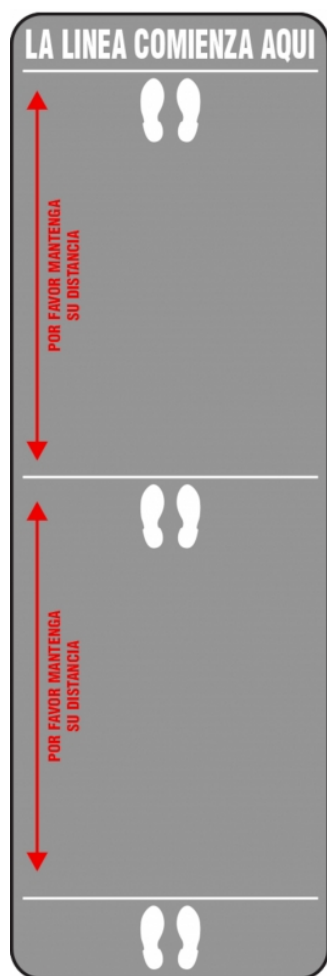

# Line Starts Here Floor Mat Social Distancing 194LS

## Short Description

---

- Reinforce your message loud and clear
- Dries shoes and retains debris
- Highly visible colors and graphics for immediate identification
- 24 ounce nylon top surface provides excellent moisture absorption and retention
- Low profile entrance mat to perform in narrow clearance doorways
- Vinyl backing ensure minimal buckling and mat movement

## Product Options

---

Dimensions:	4ft x 12ft
Variant:	English
	French
	Spanish