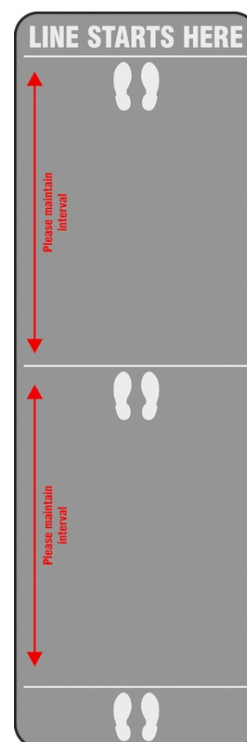

# Line Starts Here Floor Mat Social Distancing 194LS

## Short Description

---

- Reinforce your message loud and clear
- Dries shoes and retains debris
- Highly visible colors and graphics for immediate identification
- 24 ounce nylon top surface provides excellent moisture absorption and retention
- Low profile entrance mat to perform in narrow clearance doorways
- Vinyl backing ensure minimal buckling and mat movement

## Product Options

---

Dimensions:	4ft x 12ft
Variant:	English
	French
	Spanish