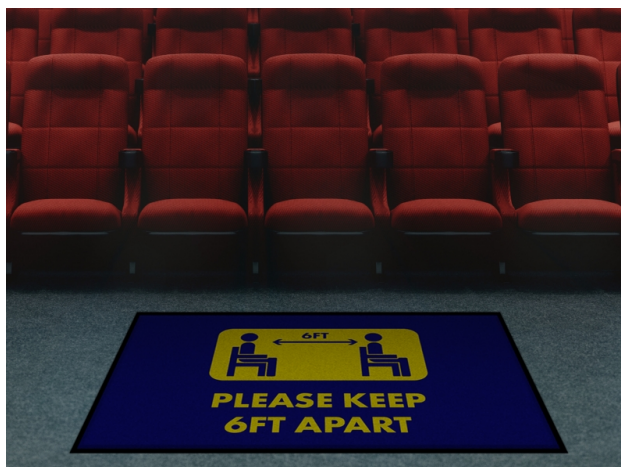

## Short Description

---

- Reinforce your message loud and clear
- Dries shoes and retains debris
- Highly visible colors and graphics for immediate identification
- 24 ounce nylon top surface provides excellent moisture absorption and retention
- Low profile entrance mat to perform in narrow clearance doorways
- Vinyl backing ensure minimal buckling and mat movement

## Description

---

Reinforce social distancing guidelines loud and clear while keeping facilities cleaner and safer. Pre-printed message mats warn employees or customers who may be entering a hazardous area or simple reminders. Pre-printed message mats offer functionality as an entrance mat cleaning dirt and moisture from shoes, keeping facilities cleaner and safer. Safety Message Mats should be used indoors at entrances, lobbies, foyers, or any other light to heavy traffic areas where your safety message should be seen.

## Specifications

---

Model No	194KA
Available Colors	Blue; Charcoal; Green; Red
Overall Thickness	3/8
Standard sizes	3'x 5'; 4'x 6'
Group	Entrance Matting
Environment	Indoor
Special Characteristics	Free of DOP, free of DMF, free of ozone depleting substances, free of silicone and free of heavy metals
Recommended Use	For placement inside entrances of hotels, shops, department stores, schools, universities, restaurants, supermarkets.
Special Remarks	Reinforce social distancing guidelines loud and clear
Surface	Standard Design
Edges	Vinyl borders
Usage Intensity	Medium traffic
Material Specifications	Nylon
Backing	Black vinyl (DOP free)
Process	Tufting
Weight Lbs/sqft	0.72
Fire Rating US	Pass
Dust Control Rating	Better
Water Retention Rating	Better
Crush Resistance Rating	Better
Function Appearance Rating	Better