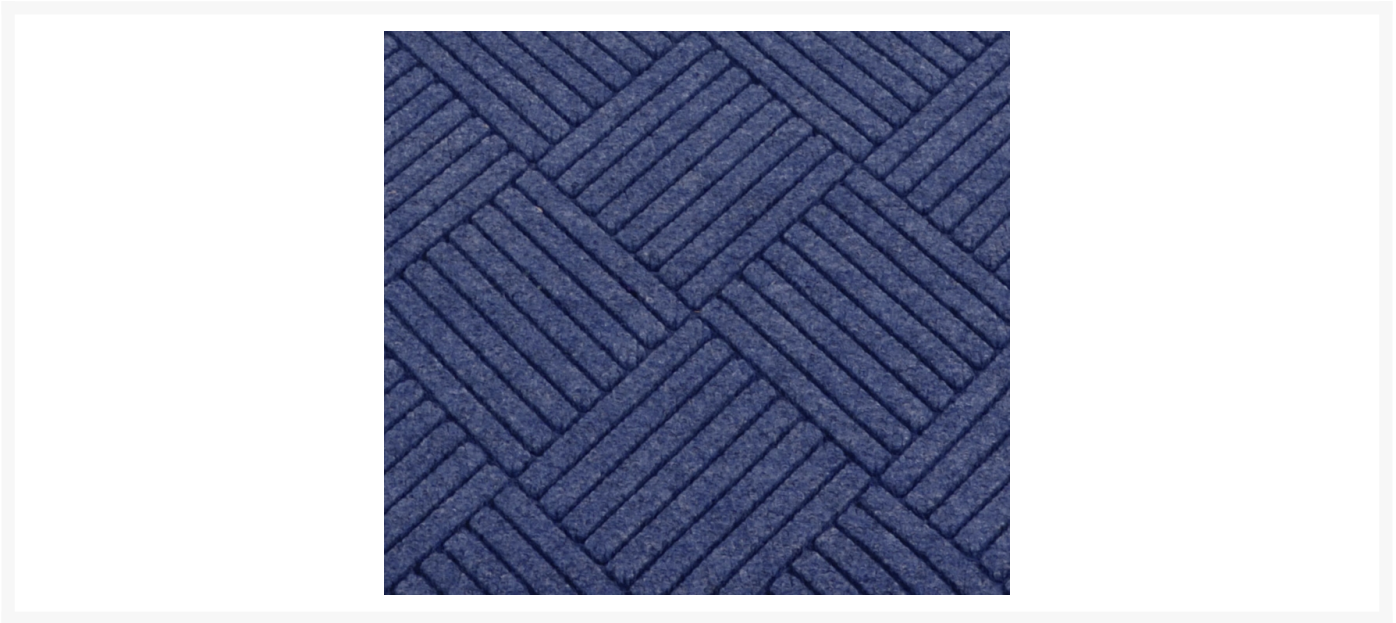

# Debris Scraper Entrance Mat Opus™ CTE™ 169

## Short Description

---

- High/low diamond pattern facilitates scraping and keeps moisture and debris away from foot traffic
- Raised rubber carpet-to-edge (CTE™), bordered on all 4 sides to trap moisture and debris
- Molded rubber cleats on the bottom of the mat grip underlying surfaces and minimize mat movement
- 26 ounces of tufted yarn per square yard for increased moisture retention, and easier cleaning
- Low profile to perform in narrow clearance doorways

## Description

---

Opus™ CTE™ is a rubber-backed entrance mat intended for use in medium to heavy traffic areas. The non-directional raised, crushproof diamond pattern of Opus™ CTE™ aggressively scrapes and cleans, while the carpet-to-edge (CTE™) perimeter entraps dirt and moisture for superior water and soil control. Molded rubber "cleats" on the underside of the mat grip the underlying surface minimizing mat movement.

## Product Options

---

Dimensions:	2ft x 3ft
	3' X 4'
	3ft x 10ft
	3ft x 5ft
	4ft x 10ft
	4ft x 6ft