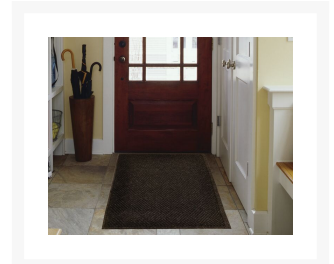

## Short Description

---

- High/low diamond pattern facilitates scraping and keeps moisture and debris away from foot traffic
- Raised rubber carpet-to-edge (CTE™), bordered on all 4 sides to trap moisture and debris
- Molded rubber cleats on the bottom of the mat grip underlying surfaces and minimize mat movement
- 26 ounces of tufted yarn per square yard for increased moisture retention, and easier cleaning
- Low profile to perform in narrow clearance doorways

## Description

---

Opus™ CTE™ is a rubber-backed entrance mat intended for use in medium to heavy traffic areas. The non-directional raised, crushproof diamond pattern of Opus™ CTE™ aggressively scrapes and cleans, while the carpet-to-edge (CTE™) perimeter entraps dirt and moisture for superior water and soil control. Molded rubber "cleats" on the underside of the mat grip the underlying surface minimizing mat movement.

## Product Options

---

Dimensions:	2ft x 3ft
	3' X 4'
	3ft x 10ft
	3ft x 5ft
	4ft x 10ft
	4ft x 6ft