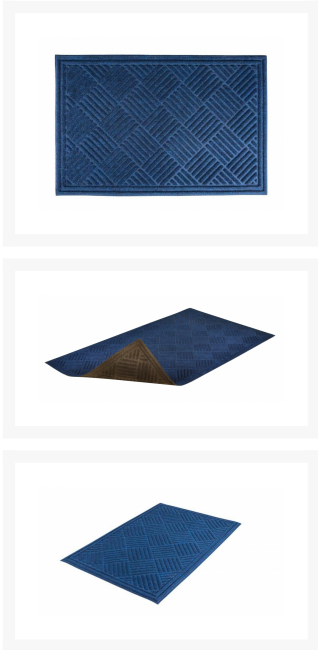

3' x 5', Blue, Diamond CTE™ Moisture and Debris Entrance Mat, 151

Product Images

Short Description

- High/low diamond pattern facilitates scraping and keeps moisture and debris away from foot traffic
- Raised rubber carpet-to-edge (CTE™), bordered on all 4 sides to trap moisture and debris
- Crumb rubber backing
- 26 ounces of tufted yarn per square yard for increased moisture retention, and easier cleaning
- Low profile to perform in narrow clearance doorways

Description

Diamond CTE™ is a crumb rubber-backed entrance mat intended for use in light to medium traffic areas. The non-directional raised, crushproof diamond pattern of Diamond CTE™ scrapes and cleans, while the carpet-to-edge (CTE™) perimeter entraps dirt and moisture for water and soil control. Crumb rubber underside of the mat grips the underlying surface minimizing mat movement.

Specifications

Model No	151S0035BU
Color	Blue
Dimensions	3ft x 5ft
Thickness	3/8in
UPC	662641887763
Available Colors	Brown; Charcoal; Gray
Standard sizes	2'x3', 3'x5', 4'x6'
Group	Entrance Matting
Environment	Indoor/Outdoor
Recommended Use	For placement inside entrances in schools, universities, public buildings, sports facilities, shopping malls
Special Remarks	Entranceways and lobbies, all light to medium traffic areas
Surface	Raised Diamond Pattern
Edges	Fabric covered borders
Usage Intensity	Light traffic
Custom Description	Available in stock sizes. Available colors in charcoal, blue, brown.
Backing	Crumb rubber
Process	Tufting
Pile Weight Oz	26
Weight Lbs/sqft	0.9
Thickness Inch	3/8in
Fire Rating US	Pass
REACH Compliant	Reach compliant (Registration, Evaluation, Authorization and Restriction of Chemicals).
Dust Control Rating	Good
Water Retention Rating	Good