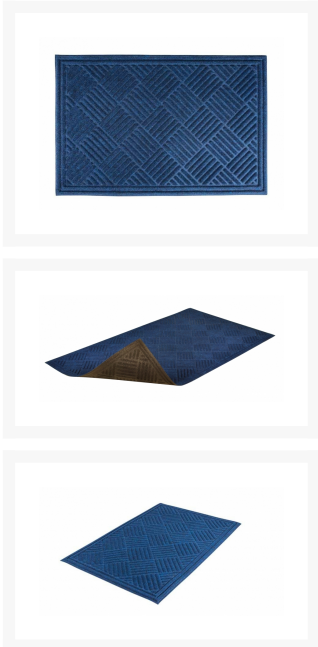

2' x 3', Blue, Diamond CTE™ Moisture and Debris Entrance Mat, 151

Product Images

Short Description

- High/low diamond pattern facilitates scraping and keeps moisture and debris away from foot traffic
- Raised rubber carpet-to-edge (CTE™), bordered on all 4 sides to trap moisture and debris
- Crumb rubber backing
- 26 ounces of tufted yarn per square yard for increased moisture retention, and easier cleaning
- Low profile to perform in narrow clearance doorways

Description

Diamond CTE™ is a crumb rubber-backed entrance mat intended for use in light to medium traffic areas. The non-directional raised, crushproof diamond pattern of Diamond CTE™ scrapes and cleans, while the carpet-to-edge (CTE™) perimeter entraps dirt and moisture for water and soil control. Crumb rubber underside of the mat grips the underlying surface minimizing mat movement.

Specifications

Model No	151S0023BU
Color	Blue
Dimensions	2ft x 3ft
Thickness	3/8in
UPC	662641887732
Available Colors	Brown; Charcoal; Gray
Standard sizes	2'x3', 3'x5', 4'x6'
Group	Entrance Matting
Environment	Indoor/Outdoor
Recommended Use	For placement inside entrances in schools, universities, public buildings, sports facilities, shopping malls
Special Remarks	Entranceways and lobbies, all light to medium traffic areas
Surface	Raised Diamond Pattern
Edges	Fabric covered borders
Usage Intensity	Light traffic
Custom Description	Available in stock sizes. Available colors in charcoal, blue, brown.
Backing	Crumb rubber
Process	Tufting
Pile Weight Oz	26
Weight Lbs/sqft	0.9
Thickness Inch	3/8in
Fire Rating US	Pass
REACH Compliant	Reach compliant (Registration, Evaluation, Authorization and Restriction of Chemicals).
Dust Control Rating	Good
Water Retention Rating	Good