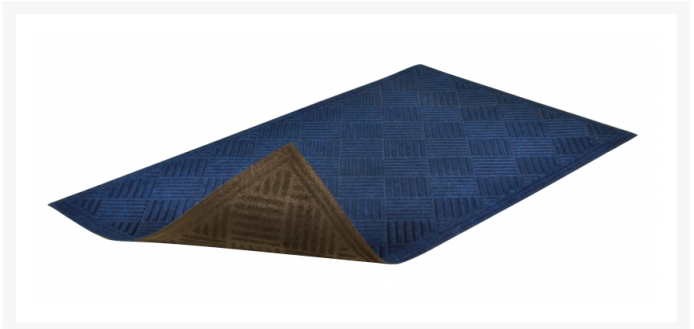

Moisture & Debris Entrance Mat Diamond CTE™ 151

Product Images

Short Description

- High/low diamond pattern facilitates scraping and keeps moisture and debris away from foot traffic
- Raised rubber carpet-to-edge (CTE™), bordered on all 4 sides to trap moisture and debris
- Crumb rubber backing
- 26 ounces of tufted yarn per square yard for increased moisture retention, and easier cleaning
- Low profile to perform in narrow clearance doorways

Description

Diamond CTE™ is a crumb rubber-backed entrance mat intended for use in light to medium traffic areas. The non-directional raised, crushproof diamond pattern of Diamond CTE™ scrapes and cleans, while the carpet-to-edge (CTE™) perimeter entraps dirt and moisture for water and soil control. Crumb rubber underside of the mat grips the underlying surface minimizing mat movement.

Specifications

Model No	151
Available Colors	Blue; Brown; Charcoal
Overall Thickness	3/8
Standard sizes	2'x 3'; 3'x 5'; 4'x 6'
Group	Entrance Matting
Environment	Indoor/Outdoor
Recommended Use	For placement inside entrances in schools, universities, public buildings, sports facilities, shopping malls
Special Remarks	Entranceways and lobbies, all light to medium traffic areas
Surface	Raised Diamond Pattern
Edges	Fabric covered borders
Usage Intensity	Light traffic
Custom Description	Available in stock sizes. Available colors in charcoal, blue, brown.
Backing	Crumb rubber
Process	Tufting
Pile Weight Oz	26
Weight Lbs/sqft	0.9
Fire Rating US	Pass
REACH Compliant	Reach compliant (Registration, Evaluation, Authorization and Restriction of Chemicals).
Dust Control Rating	Good
Water Retention Rating	Good
Crush Resistance Rating	Good
Function Appearance Rating	Better

Product Options

Color:	Blue
	Brown
	Charcoal
Dimensions:	2ft x 3ft
	3ft x 5ft
	4ft x 6ft