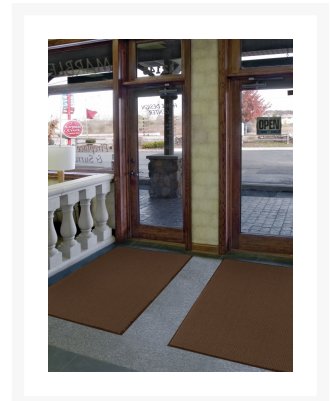

# 3' x 6', Brown, Uptown™ Entrance Mat, 138

## Short Description

---

- The high/low looped pile design provides functionality for drying and retaining moisture and debris, while offering an upscale, elegant look
- A dense combination of scraping and absorbent yarns ensure maximum performance
- 36 ounces of tufted Decalon® yarn per square yard
- Low profile to perform in narrow clearance doorways
- Vinyl backing ensures minimal buckling and mat movement

## Description

---

Uptown™ is a high/low looped-pile entrance mat that provides functionality for drying and retaining moisture and debris, while offering an upscale, elegant look. Its 36 ounces of tufted Decalon® yarn per square yard offer the ultimate in moisture absorption and crush resistance standing up to the heaviest traffic areas. Uptown™ has a heavy-weight vinyl backing to ensure minimum mat movement.

## Specifications

---

Model No	138S0036BR
Color	Brown
Dimensions	3ft x 6ft
Thickness	3/8in
UPC	662641779198
Available Colors	Brown; Burgundy; Charcoal; Green; Navy; Red/Black
Roll Sizes	3'x60', 4'x60', 6'x60'
Custom Lengths	3', 4' and 6' widths (up to 60' long)
Standard sizes	2'x3', 3'x4', 3'x5', 3'x6', 3'x10', 4'x6', 4'x8'
Group	Entrance Matting
Environment	Indoor
Special Characteristics	Free of DOP, free of DMF, free of ozone depleting substances, free of silicone and free of heavy metals
Recommended Use	For placement inside entrances of offices, shops, restaurants, grocery shops, bakeries, specialty stores.
Special Remarks	Upscale scrape & dry entrance matting system.
Surface	Checked Pattern
Edges	Vinyl borders
Usage Intensity	Heavy traffic
Material Specifications	Decalon® yarns
Backing	Black vinyl (DOP free)
Process	Tufting
Pile Weight Oz	36
Weight Lbs/sqft	0.6
Thickness Inch	3/8in
Fire Rating US	Pass