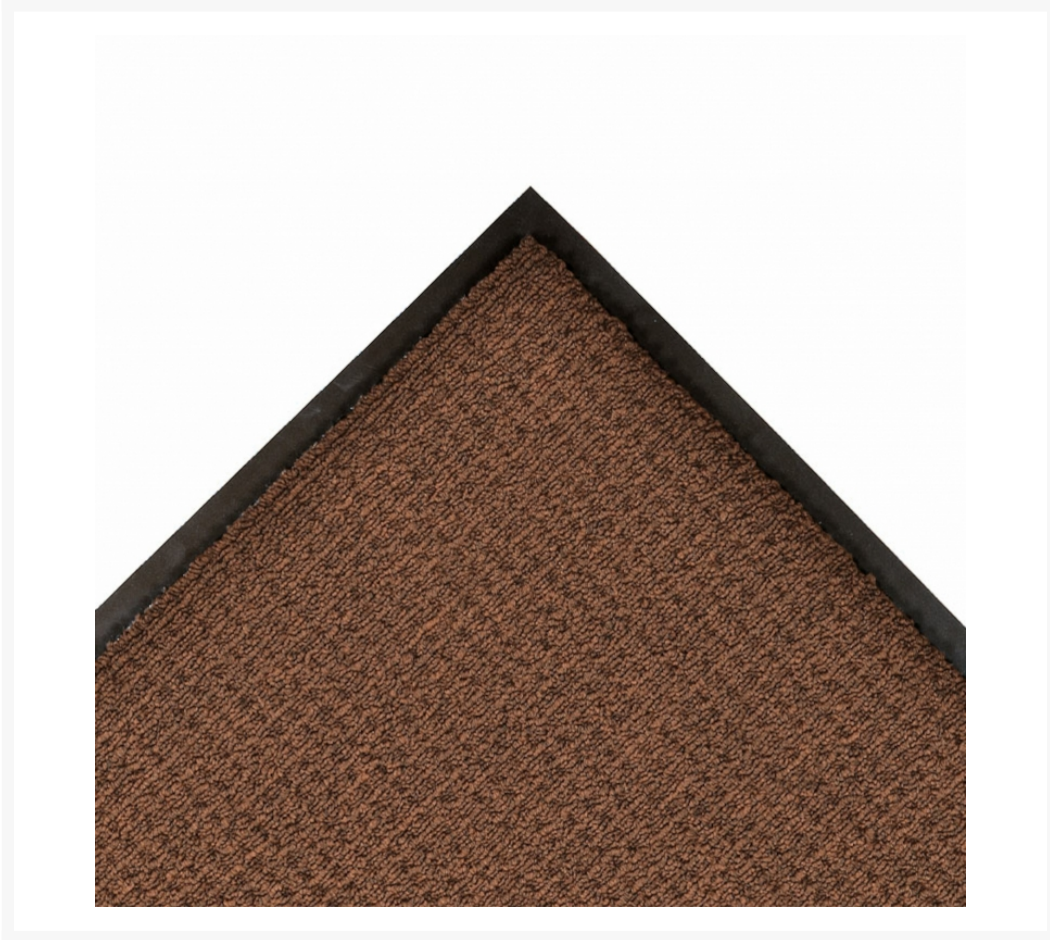

# 3' x 6', Brown, Uptown™ Entrance Mat, 138

## Short Description

---

- The high/low looped pile design provides functionality for drying and retaining moisture and debris, while offering an upscale, elegant look
- A dense combination of scraping and absorbent yarns ensure maximum performance
- 36 ounces of tufted Decalon® yarn per square yard
- Low profile to perform in narrow clearance doorways
- Vinyl backing ensures minimal buckling and mat movement

## Description

---

Uptown™ is a high/low looped-pile entrance mat that provides functionality for drying and retaining moisture and debris, while offering an upscale, elegant look. Its 36 ounces of tufted Decalon® yarn per square yard offer the ultimate in moisture absorption and crush resistance standing up to the heaviest traffic areas. Uptown™ has a heavy-weight vinyl backing to ensure minimum mat movement.

## Specifications

---

Model No	138S0036BR
Color	Brown
Dimensions	3ft x 6ft
Thickness	3/8in
UPC	662641779198
Available Colors	Brown; Burgundy; Charcoal; Green; Navy; Red/Black
Roll Sizes	3'x60', 4'x60', 6'x60'
Custom Lengths	3', 4' and 6' widths (up to 60' long)
Standard sizes	2'x3', 3'x4', 3'x5', 3'x6', 3'x10', 4'x6', 4'x8'
Group	Entrance Matting
Environment	Indoor
Special Characteristics	Free of DOP, free of DMF, free of ozone depleting substances, free of silicone and free of heavy metals
Recommended Use	For placement inside entrances of offices, shops, restaurants, grocery shops, bakeries, specialty stores.
Special Remarks	Upscale scrape & dry entrance matting system.
Surface	Checked Pattern
Edges	Vinyl borders
Usage Intensity	Heavy traffic
Material Specifications	Decalon® yarns
Backing	Black vinyl (DOP free)
Process	Tufting
Pile Weight Oz	36
Weight Lbs/sqft	0.6
Thickness Inch	3/8in
Fire Rating US	Pass