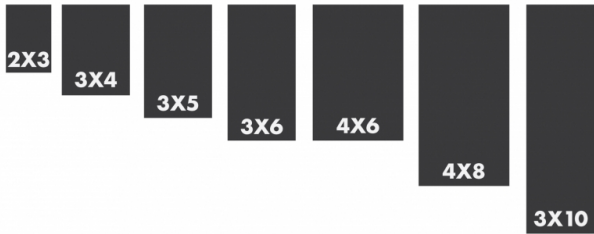

Low Profile Light Weight Chevron Floor Runner, 105

Product Images

SIZE AND DIMENSION

FEATURES AND BENEFITS

Low profile to perform in narrow clearance doorways.

Tightly looped carpet hides dirt and retains moisture.

Short Description

- Popular lighter-weight chevron high/low carpet design is attractive and functional as it scrapes debris from shoes regardless of traffic flow
- 18 ounces of needle-punched yarn per square yard
- Carpet made of 25% post industrial and consumer recycled content
- Low profile entrance mat to perform in narrow clearance doorways
- Vinyl backing ensures minimal buckling and mat movement

Specifications

Model No	105
Available Colors	Brown; Charcoal; Slate Blue
Overall Thickness	5/16
Roll Sizes	3'x 60'; 4'x 60'; 6'x 60'
Custom Lengths	3', 4' and 6' widths (up to 60' long)
Standard sizes	2'x 3'; 3'x 4'; 3'x 5'; 3'x 6'; 3'x 10'; 4'x 6'; 4'x 8'
Group	Entrance Matting
Environment	Indoor
Recommended Use	For placement inside entrances of schools, offices, shops
Special Remarks	This mat has more carpet per square yard than most look-alike competitive products
Surface	Chevron Pattern
Edges	Vinyl borders
Usage Intensity	Light traffic
Backing	Black vinyl (DOP free)
Process	Needle punched
Pile Weight Oz	24
Weight Lbs/sqft	0.75
Fire Rating US	Pass
REACH Compliant	Reach compliant (Registration, Evaluation, Authorization and Restriction of Chemicals).
Dust Control Rating	Better
Water Retention Rating	Better
Crush Resistance Rating	Better
Wear Resistance Rating	Better
Function Appearance Rating	Better

Product Options

Color:	Brown
	Charcoal
	Slate Blue
Dimensions:	2ft x 3ft
	3ft x 10ft
	3ft x 4ft
	3ft x 5ft
	3ft x 60ft
	3ft x 6ft
	3ft x Specify Length
	4ft x 60ft
	4ft x 6ft
	4ft x 8ft
	4ft x Specify Length
	6ft x 60ft
	6ft x Specify Length