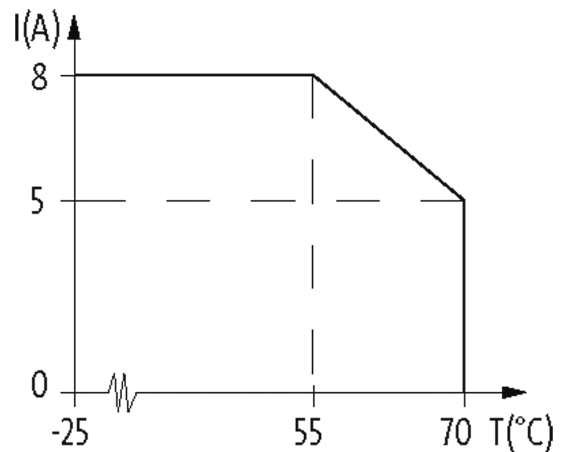

**EXACT12, 8XM12, 5-POLE, BASIC HOUSING, W.O. LED'S**

Without homerun-cable

8-way, 5-pole

without LED, up to 125 V AC/DC

Screw plug-in terminals

Plastic housings with good resistance against chemicals and oils.

The resistance to aggressive media should be individually tested for your application. Further details on request.

Further cable lengths on request.

**[Link to Product](#)****Illustration**

M12-Females 5-pole