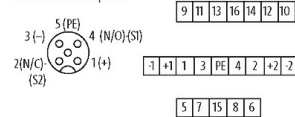

M12-Females 5-pole