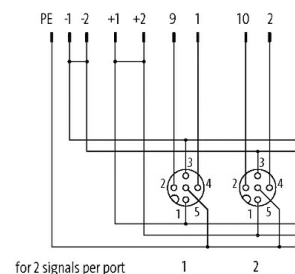

**EXACT12, 8XM12, 5-POLE, BASIC HOUSING, W.O. LED'S**

Without homerun-cable

8-way, 5-pole

without LED, up to 125 V AC/DC

Screw plug-in terminals

Plastic housings with good resistance against chemicals and oils.

The resistance to aggressive media should be individually tested for your application. Further details on request.

Further cable lengths on request.

**[Link to Product](#)****Illustration**

M12-Females 5-pole

### Contact Layout

PIN 1	(+)
PIN 2	(NC)/(S2)
PIN 3	(-)
PIN 4	(NO)/(S1)

### Technical Data

Operating voltage	125 V AC/DC
Operating current per contact	max. 4 A
Total current	max. 8 A
Protection	IP65/IP67
Housing	Plastic, flame retardant