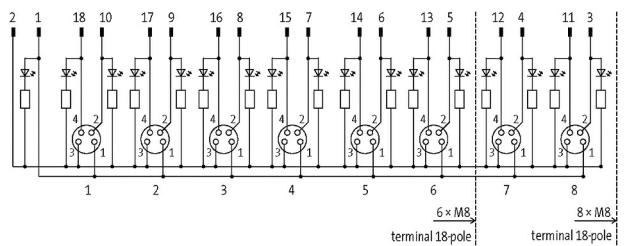

**EXACT8, 8XM8, 4 POLE BASIC HOUSING**

Without homerun-cable

8-way, 4-pole

Inline face or side mounting

Plastic housings with good resistance against chemicals and oils.

The resistance to aggressive media should be individually tested for your application. Further details on request.

[Link to Product](#)

**Illustration**

M8-Females 4-pole

Product may differ from Image

**Approvals**

**Contact Layout**

PIN 1	(+)
PIN 2	(NC)/(S2)

PIN 3	(-)
PIN 4	(NO)/(S1)
LED display	LED (green): Power / LED (yellow): (S1) / LED (white): Signal (S2)

**General data**

Temperature range	-20...+70 °C, depending on cable quality
-------------------	------------------------------------------

**Technical Data**

Operating voltage	24 V DC
Operating current per contact	max. 2 A
Total current	max. 8 A
Protection	IP65/IP67