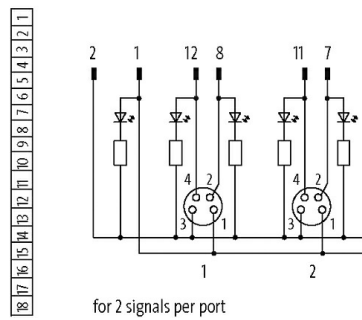

**EXACT8, 8XM8, 4 POLE BASIC HOUSING**

Without homerun-cable

8-way, 4-pole

Inline face or side mounting

Plastic housings with good resistance against chemicals and oils.

The resistance to aggressive media should be individually tested for your application. Further details on request.

[Link to Product](#)

**Illustration**

M8-Females 4-pole

Product may differ from Image

**Approvals**

**Contact Layout**

PIN 1	(+)
PIN 2	(NC)/(S2)

PIN 3	(-)
PIN 4	(NO)/(S1)
LED display	LED (green): Power / LED (yellow): (S1) / LED (white): Signal (S2)

**General data**

Temperature range	-20...+70 °C, depending on cable quality
-------------------	------------------------------------------

**Technical Data**

Operating voltage	24 V DC
Operating current per contact	max. 2 A
Total current	max. 8 A
Protection	IP65/IP67