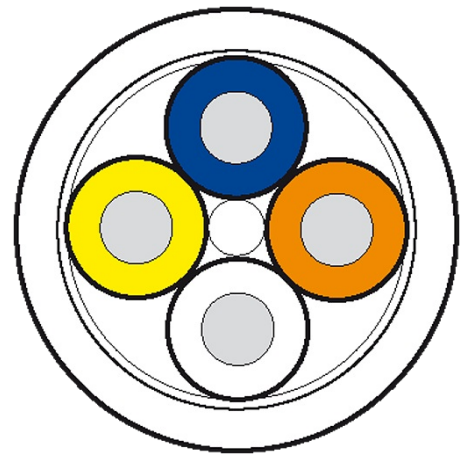

cable drum Ø 355mm

PUR 2x2xAWG22 shielded ye UL/CSA+dragchain 100m

Cable drum (100 m)
PUR (UL/CSA)
yellow
2× 2× 0.34 mm²
Ethernet CAT5e
shielded

[Link to Product](#)**Illustration**

Product may differ from Image

Cables

No./diameter of wires	2 × 2 × AWG22
Wire isolation	PO (wh, ye, bl, or)
C-track properties	3 Mio.
Material (jacket)	PUR (UL/CSA)
Outer Ø	6.7 mm ±5%
Bend radius (moving)	12× outer Ø
Temperature range (fixed)	-40...+80 °C
Temperature range (mobile)	-30...+70 °C
Cable identification	675
Approval (cable)	UL (AWM-Style 20233/11602), CSA; CE
Cable weight [g/m]	69,30
Material (wire)	Cu wire, bare
Diameter (core)	2 × 2 × AWG22/7 (0.355)
Material (wire isolation)	PO
Wire-Ø incl. isolation	1.4 mm ±5%
Color/numbering of wires	wh, ye, bl, or
Shield	yes
	min. 85%
Material (jacket)	PUR
Outer-Ø (jacket)	6.7 mm ±5%
Color (jacket)	yellow