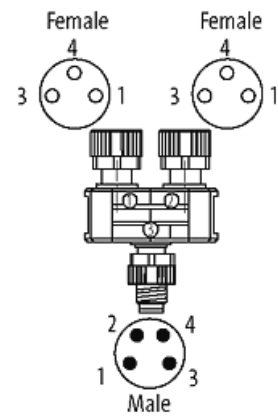

T-COUPLER SLIMLINE M8-MALE 4 POLE/ 2X M8-FEMALE 3P

T-coupler (Slim Line)

Male straight – females straight

M8 – M8, 4-pole

Distribution function (NO)

Plastic housings with good resistance against chemicals and oils.

General data

Temperature range -25...+85 °C

Technical Data

Operating voltage max. 30 V AC/DC

Operating current per contact max. 4 A

Locking of ports Screw thread (M8x1 mm) recommended torque 0.4 Nm, self-securing

Sketch

Product may differ from Image