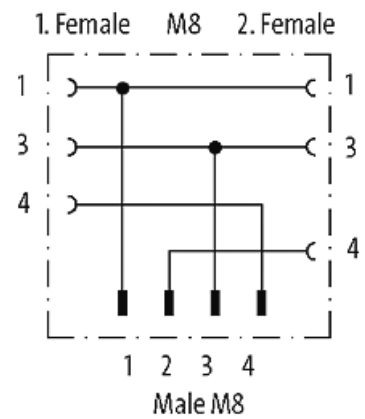

T-COUPLER SLIMLINE M8-MALE 4 POLE/ 2X M8-FEMALE 3P

T-coupler (Slim Line)

Male straight – females straight

M8 – M8, 4-pole

Distribution function (NO)

Plastic housings with good resistance against chemicals and oils.

Sketch

Product may differ from Image