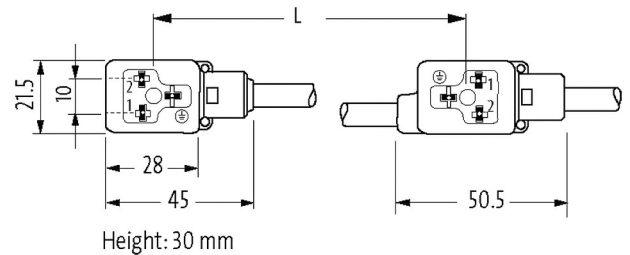

MSUD DOUBLE VALVE PLUG FORM B 10 MM

PUR 4X0.75 GRAY, UL/CSA, drag ch 7.5m

Form B (10 mm)

24 V AC $\pm 20\%$ / DC $\pm 25\%$

LED and suppression

Connection cable L = 150 mm

Further cable lengths on request.

Plastic housings with good resistance against chemicals and oils.

The resistance to aggressive media should be individually tested for your application. Further details on request.

[Link to Product](#)

Illustration

Product may differ from Image