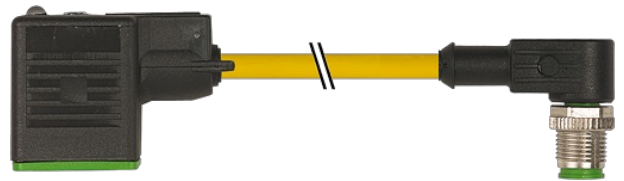

M12 MALE 90° / MSUD VALVE PLUG FORM B 10 MM

PUR 3X0.75 YELLOW, UL/CSA, drag ch 1.5m

Form B (10 mm) – M12, male 90°

24 V AC $\pm 20\%$ / DC $\pm 25\%$

LED and suppression

Further cable lengths on request.

Plastic housings with good resistance against chemicals and oils.

The resistance to aggressive media should be individually tested for your application. Further details on request.

Illustration

Product may differ from Image