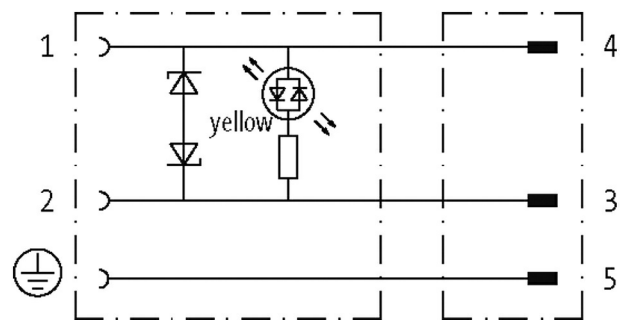

M12 MALE 90° / MSUD VALVE PLUG FORM B 10 MM

PUR 3X0.75 YELLOW, UL/CSA, drag ch 1.5m

Form B (10 mm) – M12, male 90°

24 V AC $\pm 20\%$ / DC $\pm 25\%$

LED and suppression

Further cable lengths on request.

Plastic housings with good resistance against chemicals and oils.

The resistance to aggressive media should be individually tested for your application. Further details on request.

Illustration

Product may differ from Image