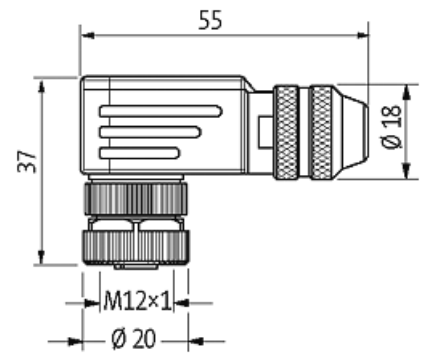

M12 FEMALE 90° SHIELDED WIREABLE SCREW TERM.5-pol. max.0,75mm² 6-8mm

Female 90°
M12, 5-pole
shielded
Screw terminals

Illustration

Female

Product may differ from Image

Approvals**Form**

Form 13441

Technical Data

Operating voltage	max. 60 V AC/DC
Operating current per contact	max. 4 A
Connection cross section	max. 0.75 mm ²
Sealing range (cable Ø)	6...8 mm

Protection IP67 inserted and tightened (EN 60529)

Housing Brass, nickel plated

General data

Temperature range -40...+85 °C

Commercial data

country of origin DE

customs tariff number 85366990

EAN 4048879198776

eClass 27279221

Packaging unit 1

Sketch

Product may differ from Image