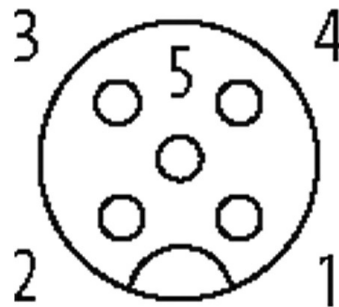

M12 FEMALE 90° SHIELDED WIREABLE SCREW TERM.5-pol. max.0,75mm² 6-8mm

Female 90°
M12, 5-pole
shielded
Screw terminals

Illustration

Female

Product may differ from Image

Approvals**Form**

Form 13441

Technical Data

Operating voltage	max. 60 V AC/DC
Operating current per contact	max. 4 A
Connection cross section	max. 0.75 mm ²
Sealing range (cable Ø)	6...8 mm

Protection IP67 inserted and tightened (EN 60529)

Housing Brass, nickel plated

General data

Temperature range -40...+85 °C

Commercial data

country of origin DE

customs tariff number 85366990

EAN 4048879198776

eClass 27279221

Packaging unit 1