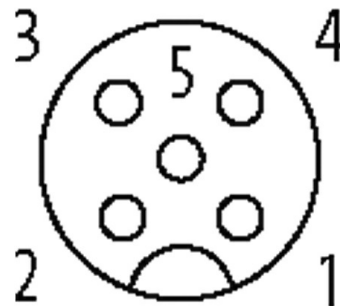

M12 FEMALE 0° SHIELDED WIREABLE SCREW TERM.5-pol. max.0,75mm² 4-6mm

Female straight
M12, 5-pole
shielded
Screw terminals
Sealing range (cable Ø): 4...6 mm

Illustration

Female

Product may differ from Image

Form

Form 13381

Technical Data

Operating voltage	max. 60 V AC/DC
Operating current per contact	max. 4 A
Connection cross section	max. 0.75 mm ²
Sealing range (cable Ø)	4...6 mm
Protection	IP67 inserted and tightened (EN 60529)
Housing	Brass, nickel plated

General data

Temperature range -40...+85 °C

Commercial data

country of origin DE

customs tariff number	85366990
EAN	4048879198806
eClass	27279221
Packaging unit	1

Sketch

Product may differ from Image