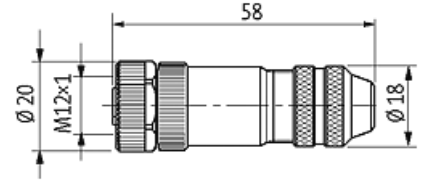

M12 FEMALE 0° SHIELDED WIREABLE SCREW TERM.5-pol. max.0,75mm² 4-6mm

Female straight
M12, 5-pole
shielded
Screw terminals
Sealing range (cable Ø): 4...6 mm

Illustration

Female

Product may differ from Image

Form

Form 13381

Technical Data

Operating voltage	max. 60 V AC/DC
Operating current per contact	max. 4 A
Connection cross section	max. 0.75 mm ²
Sealing range (cable Ø)	4...6 mm
Protection	IP67 inserted and tightened (EN 60529)
Housing	Brass, nickel plated

General data

Temperature range -40...+85 °C

Commercial data

country of origin DE

customs tariff number	85366990
EAN	4048879198806
eClass	27279221
Packaging unit	1

Sketch

Product may differ from Image